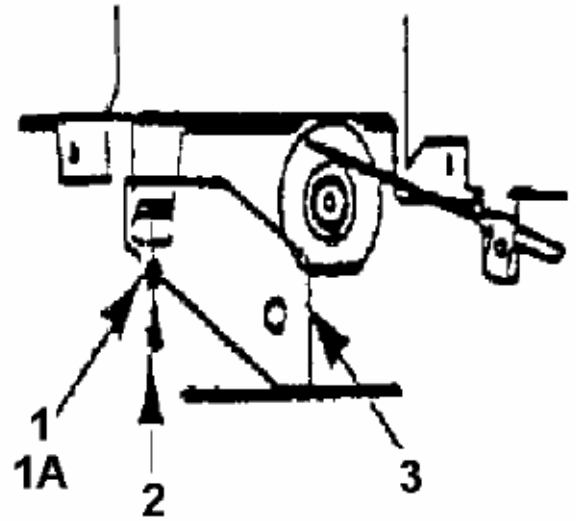

Throttle Limiter Screw  
is mounted here

fsg