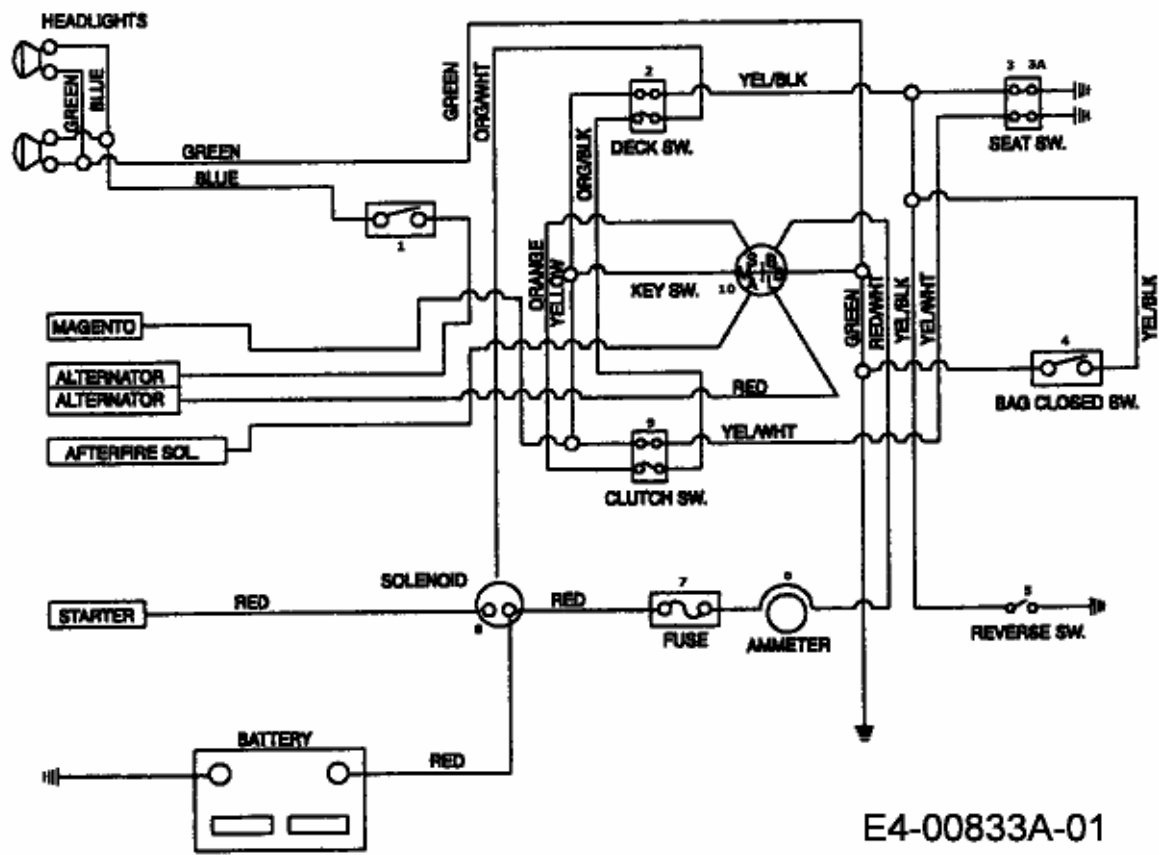

# Wire Harness (Manual PTO Without Indicator Lights)

E4-00833A-01