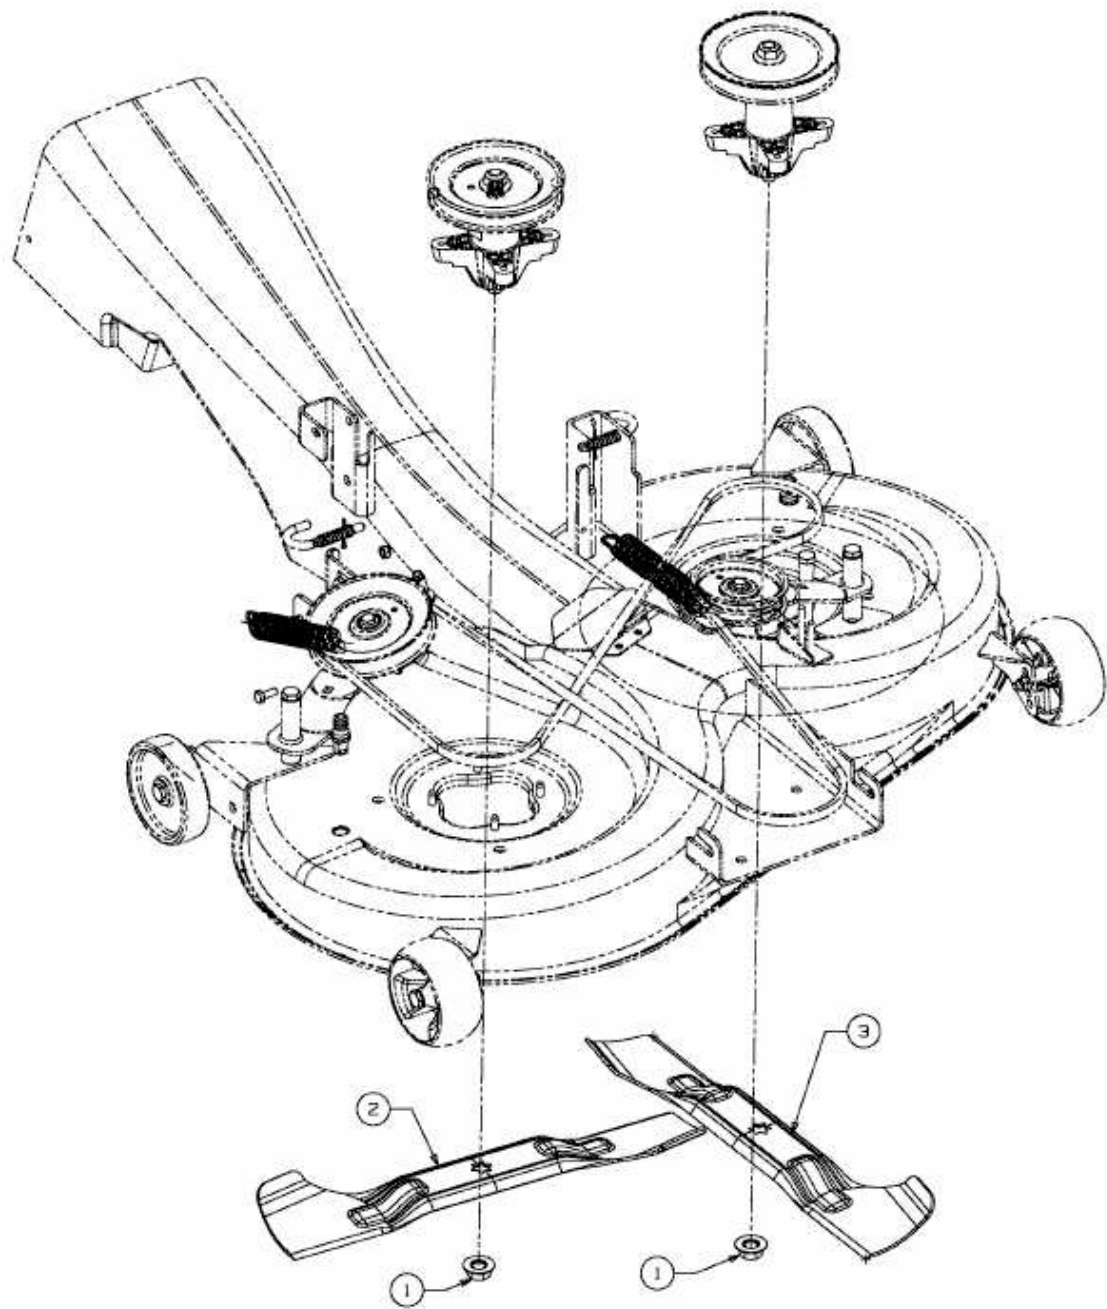

GLX 105 RH > 13AD51GN690 (2010) > HIGH LIFT MESSER

E3-03077A-01