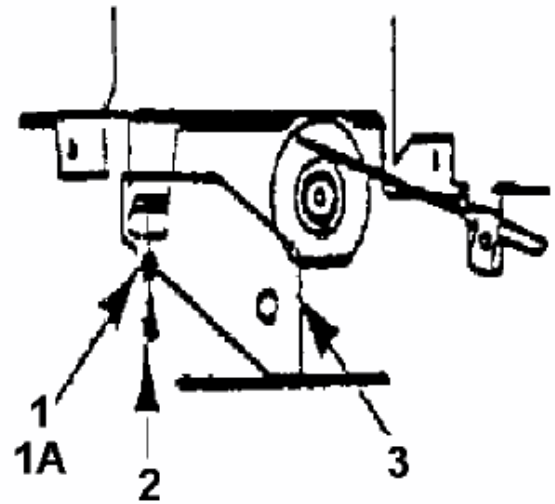

Throttle Limiter Screw
is mounted here

fsg