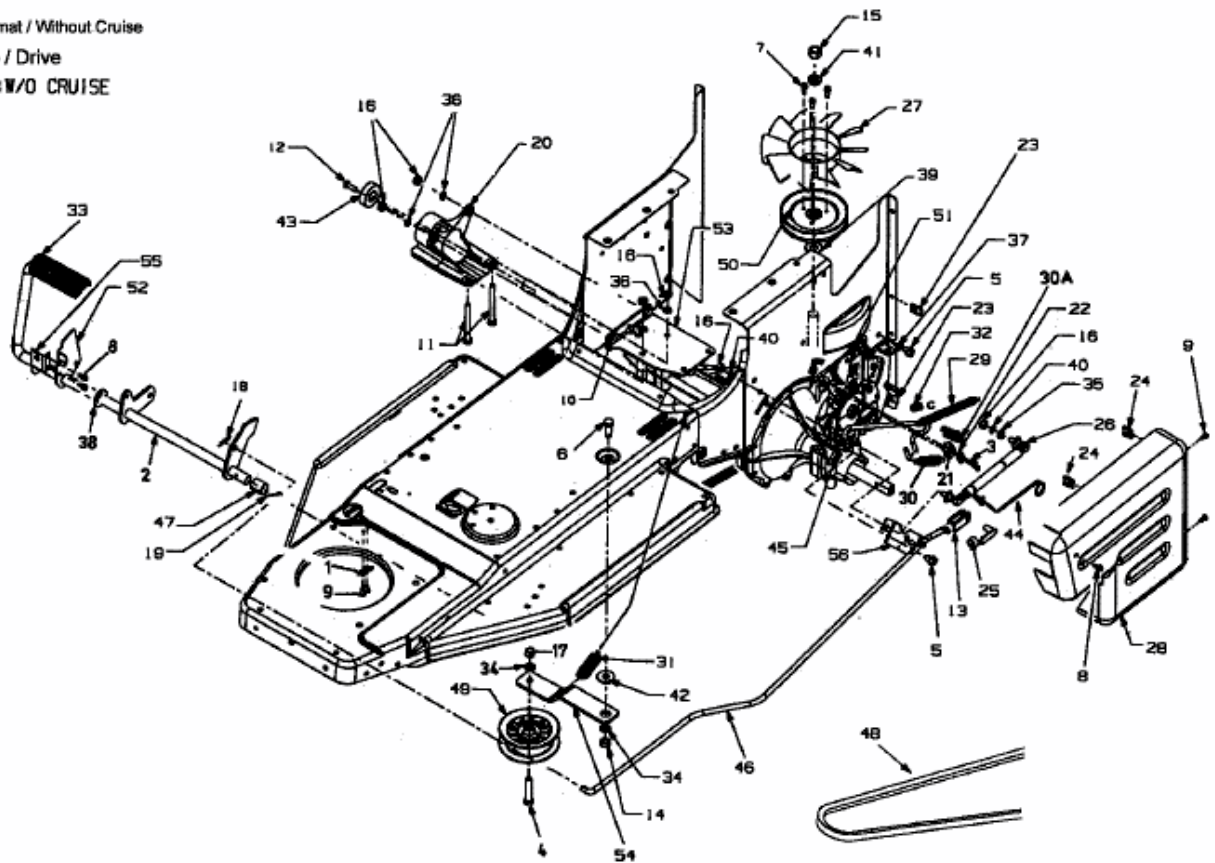

Rider 400 - HYDRO

Ohne Tempomat / Without Cruise

Fahrtrieb / Drive

DRV:HYDRO:W/O CRUISE

E3-01371B-01