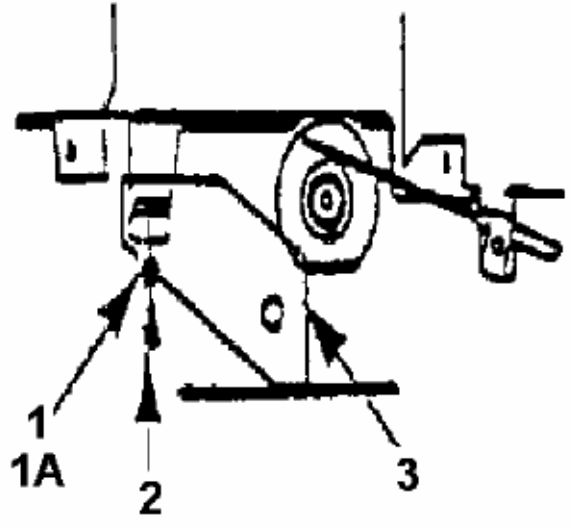

Throttle Limiter Screw
is mounted here

fsg