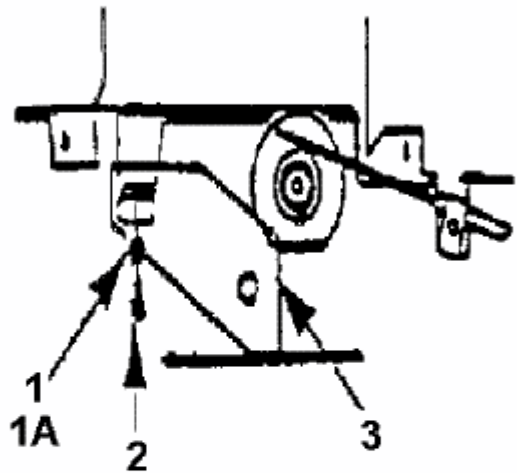

Throttle Limiter Screw
is mounted here

fsg