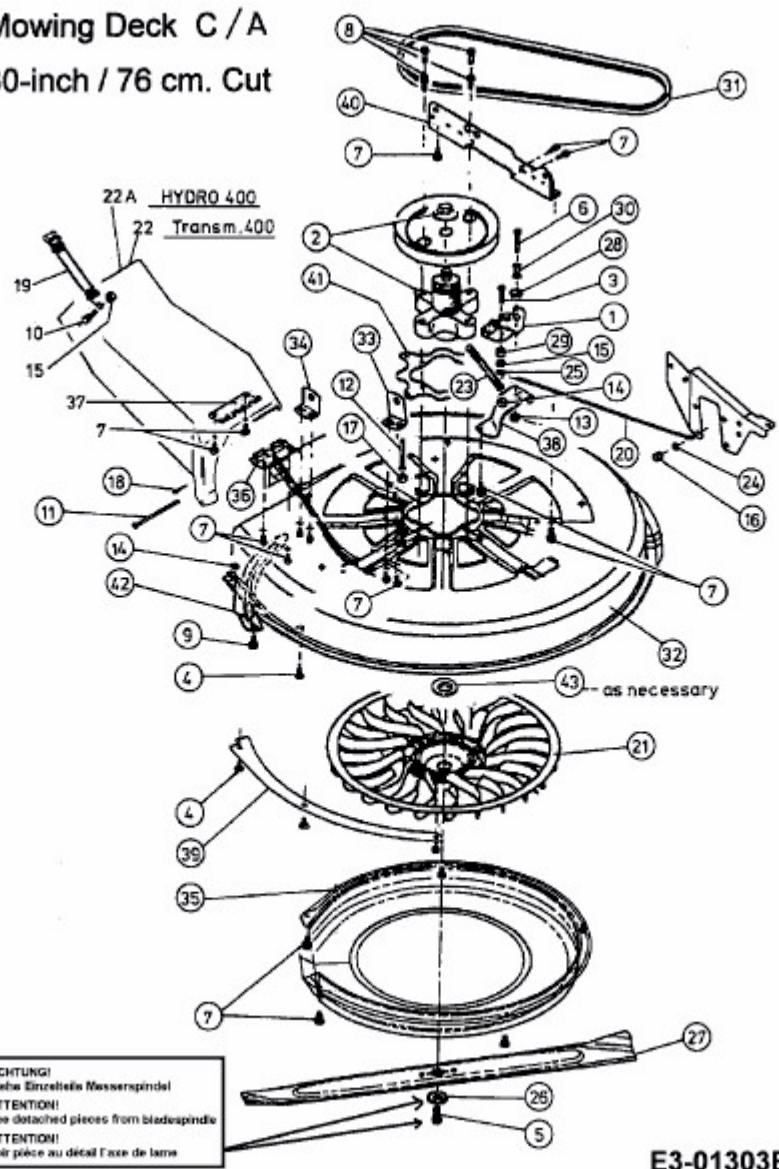

EDT 115-76 > 13AC479A610 (2002) > MÄHWERK C (30"/76CM)

### Mowing Deck C / A 30-inch / 76 cm. Cut

E3-01303B-01