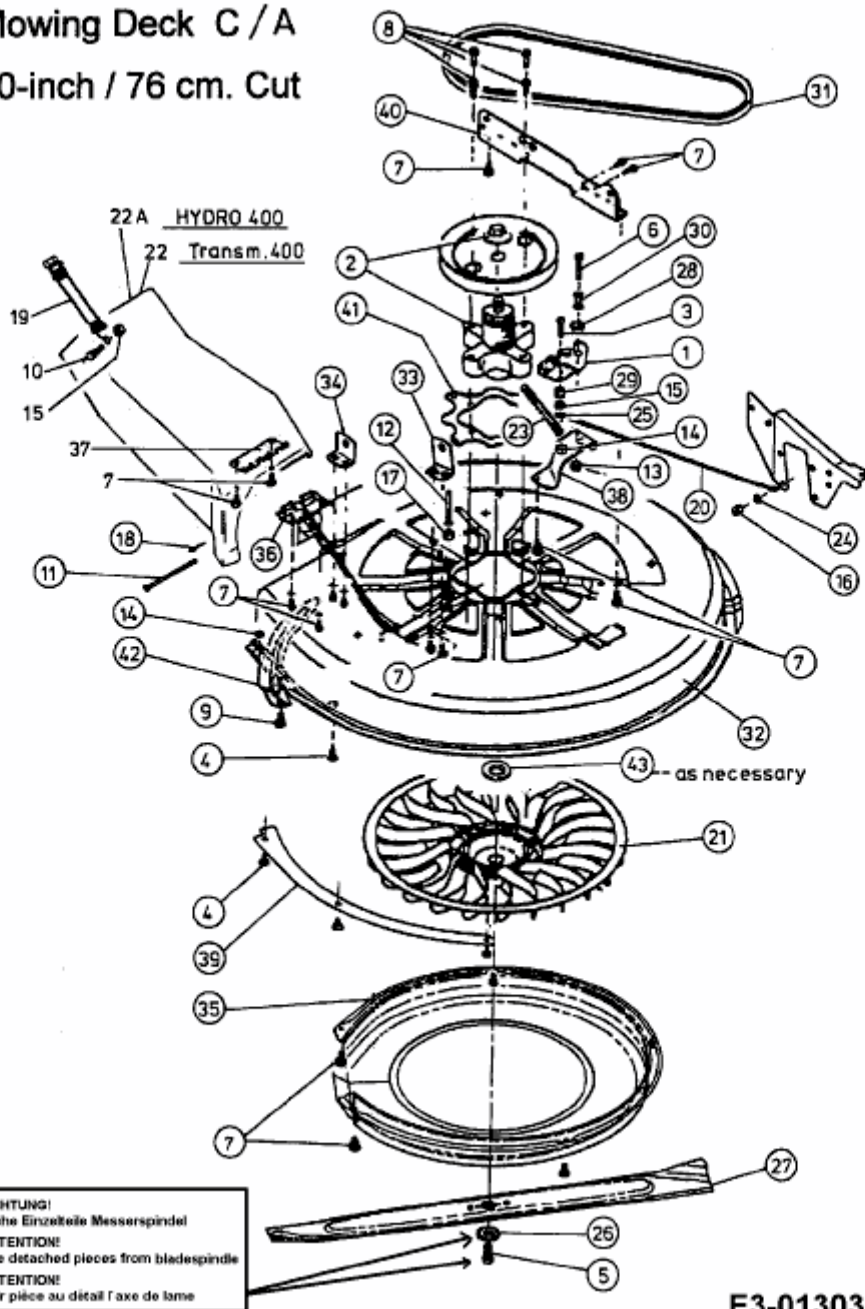

Mowing Deck C / A 30-inch / 76 cm. Cut

E3-01303B-01