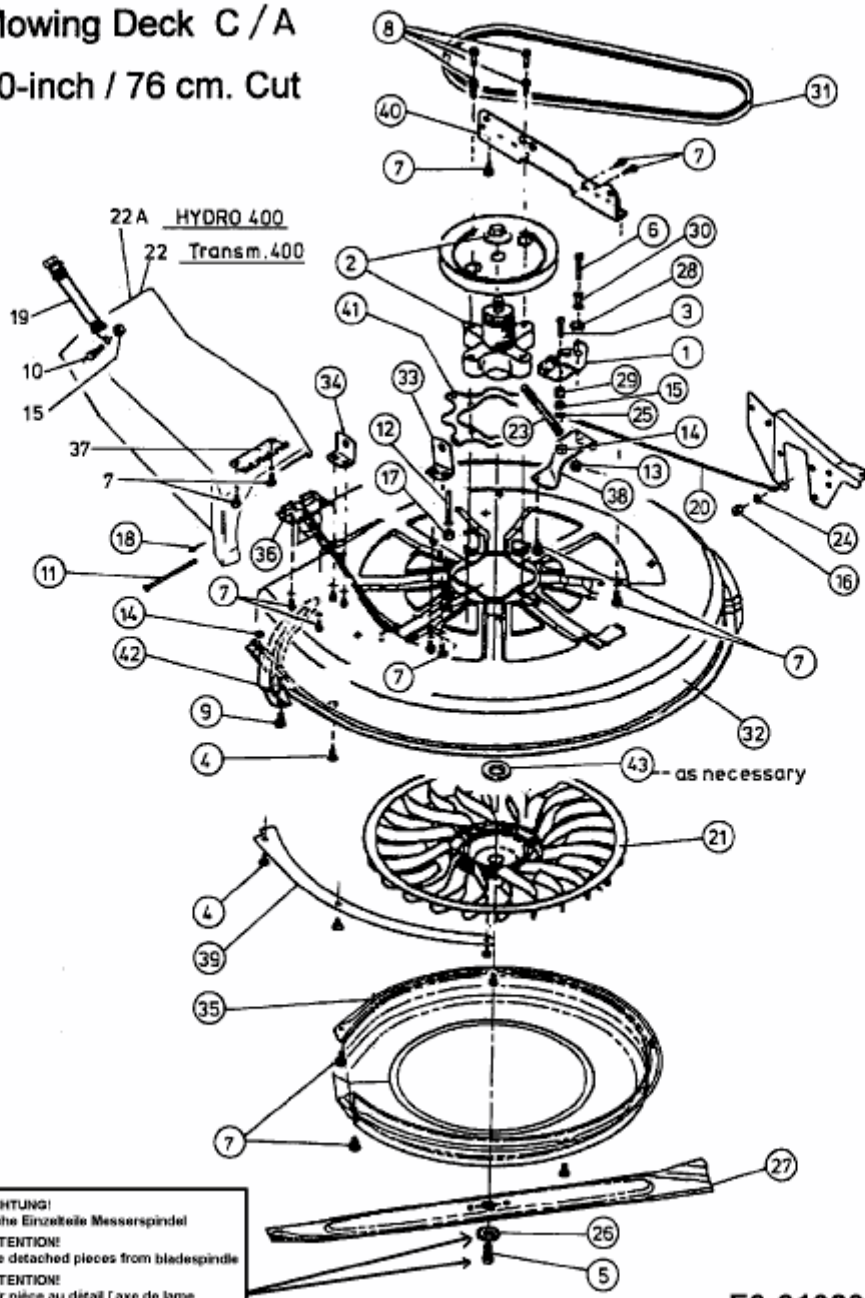

### Mowing Deck C / A 30-inch / 76 cm. Cut

E3-01303B-01