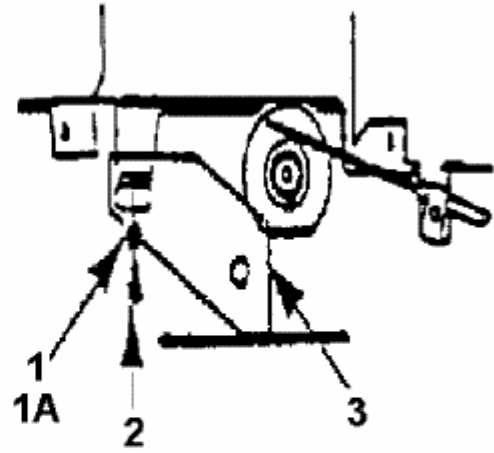

Throttle Limiter Screw
is mounted here

fsg