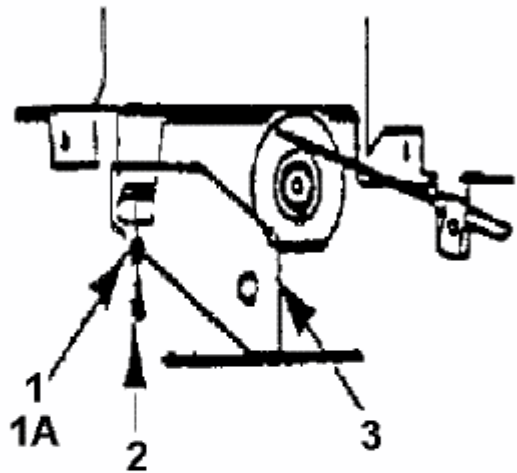

Throttle Limiter Screw  
is mounted here

**fsg**