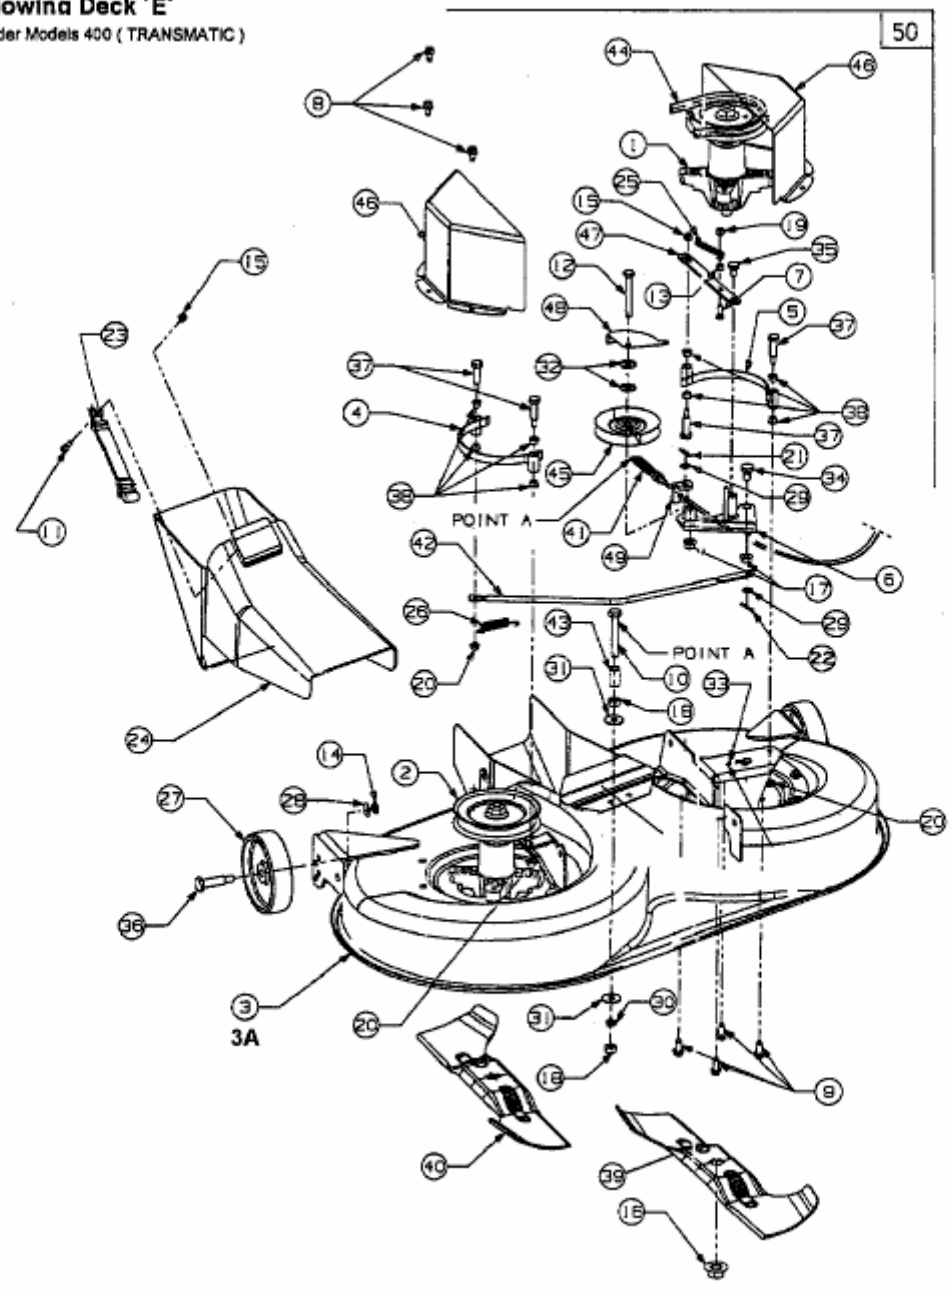

RH 125/92 B > 13AC458E600 (2003) > MÄHWERK E (36"/92CM)

Mowina Deck 'E'
Rider Models 400 (TRANSMATIC)

E3-01434B-01