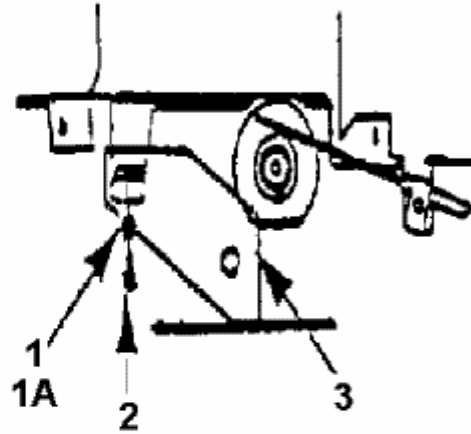

Throttle Limiter Screw  
is mounted here

**fsg**