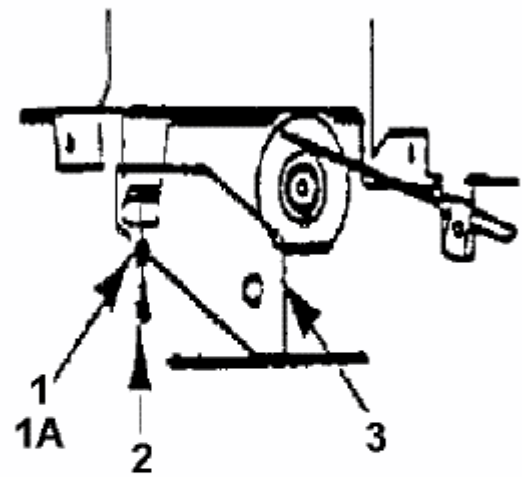

Throttle Limiter Screw
is mounted here

fsg