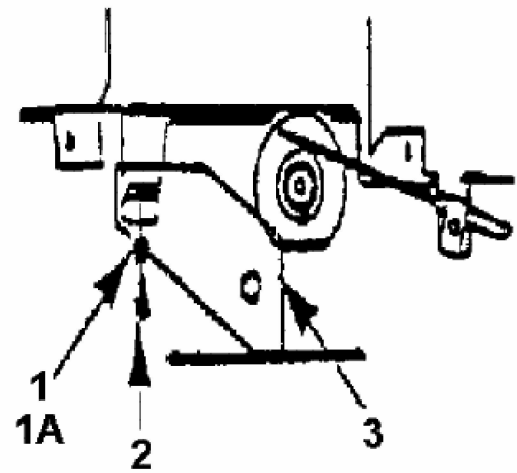

Throttle Limiter Screw  
is mounted here

fsg