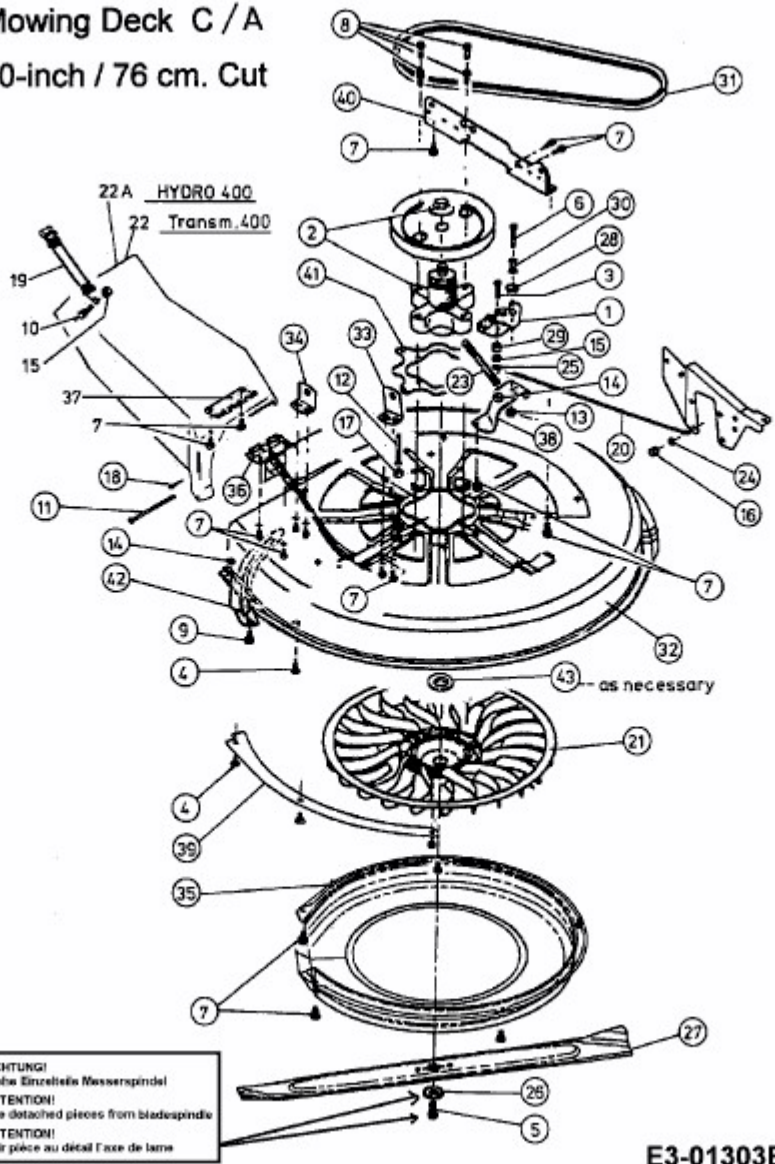

EDT 115-76 > 13AC453C610 (2000) > MÄHWERK C (30"/76CM)

### Mowing Deck C / A 30-inch / 76 cm. Cut

E3-01303B-01