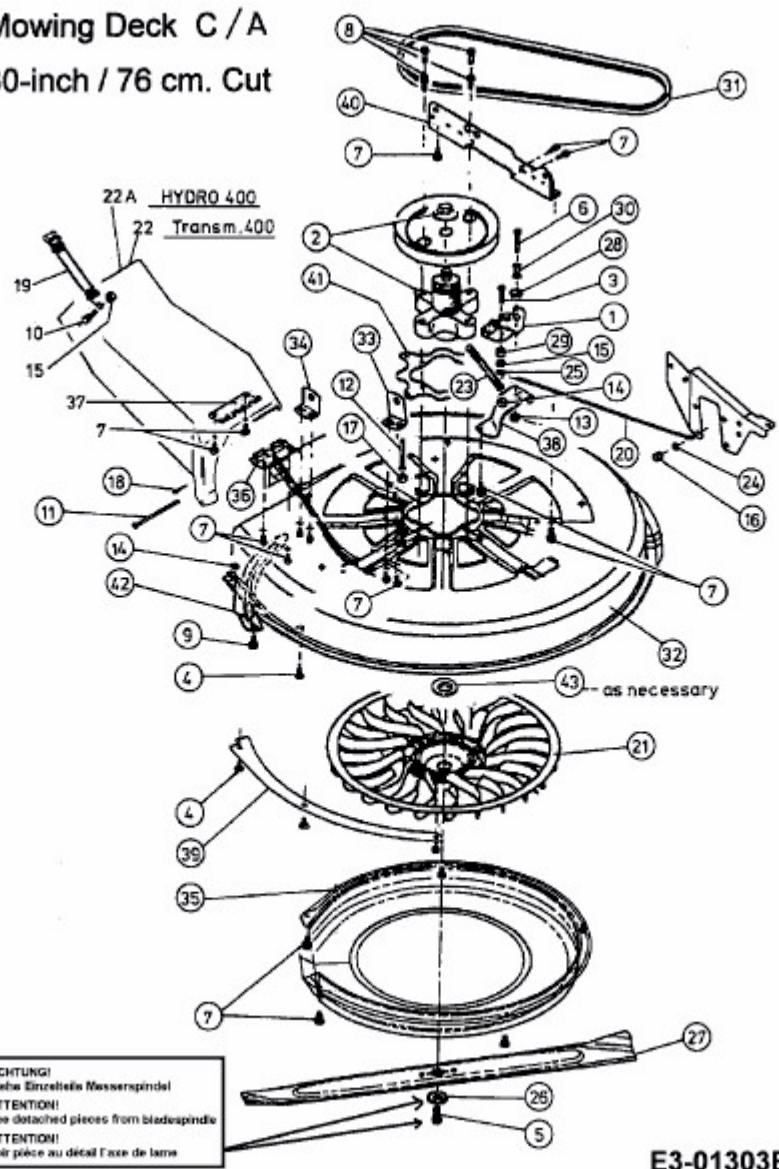

EDT 115-76 > 13AC453C610 (1999) > MÄHWERK C (30"/76CM)

### Mowing Deck C / A 30-inch / 76 cm. Cut

E3-01303B-01