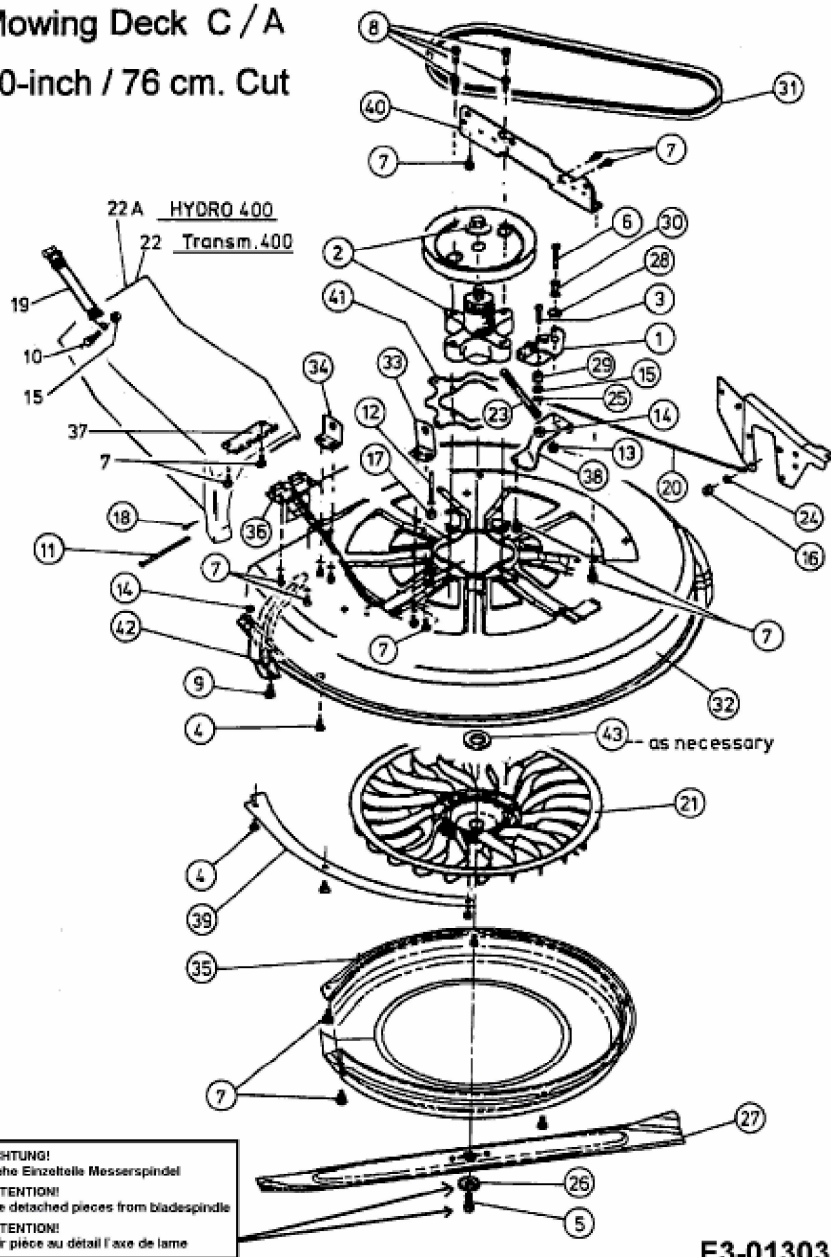

Mowing Deck C / A 30-inch / 76 cm. Cut

E3-01303B-01