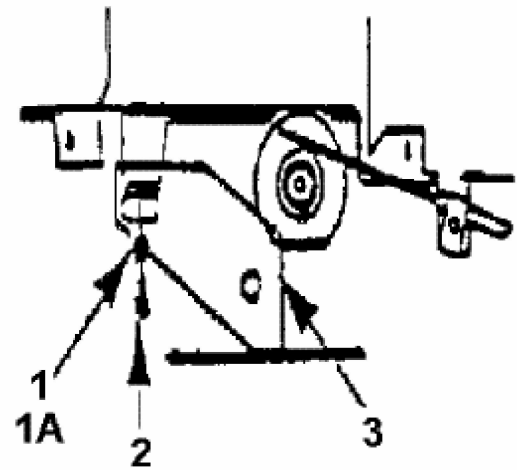

Throttle Limiter Screw
is mounted here

fsg