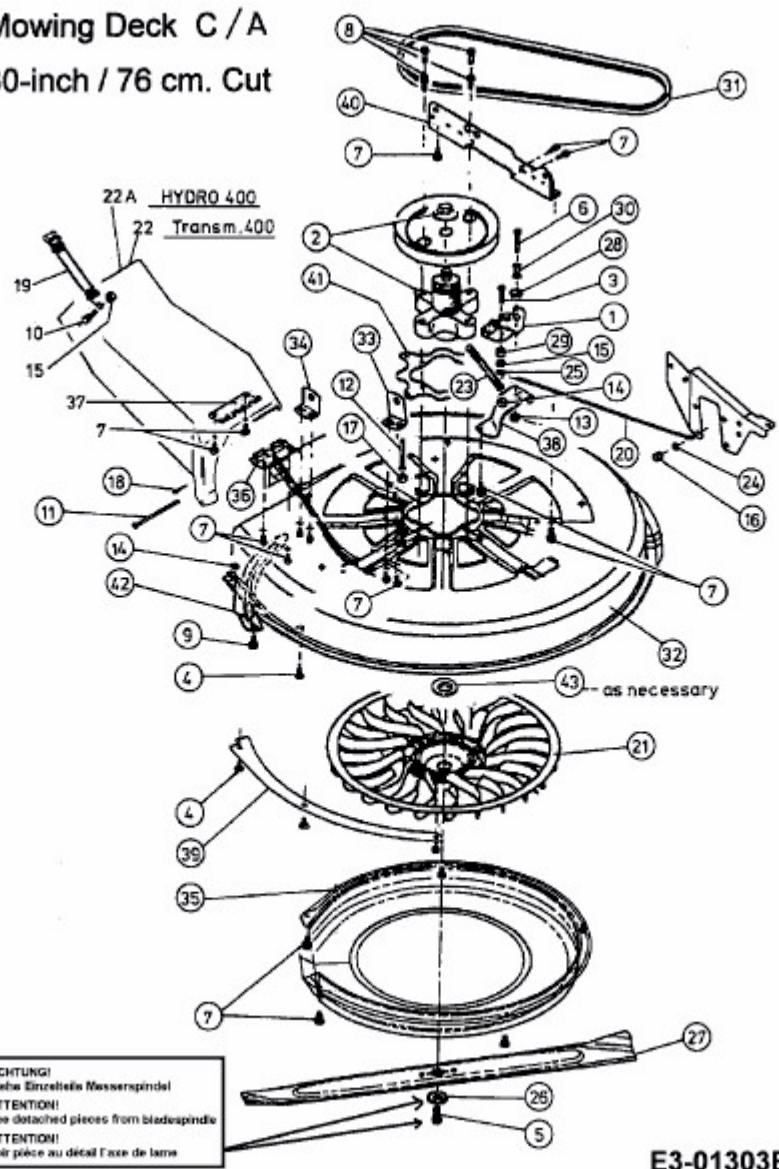

EDT 115-76 > 13AC452C610 (1998) > MÄHWERK C (30"/76CM)

### Mowing Deck C / A 30-inch / 76 cm. Cut

E3-01303B-01