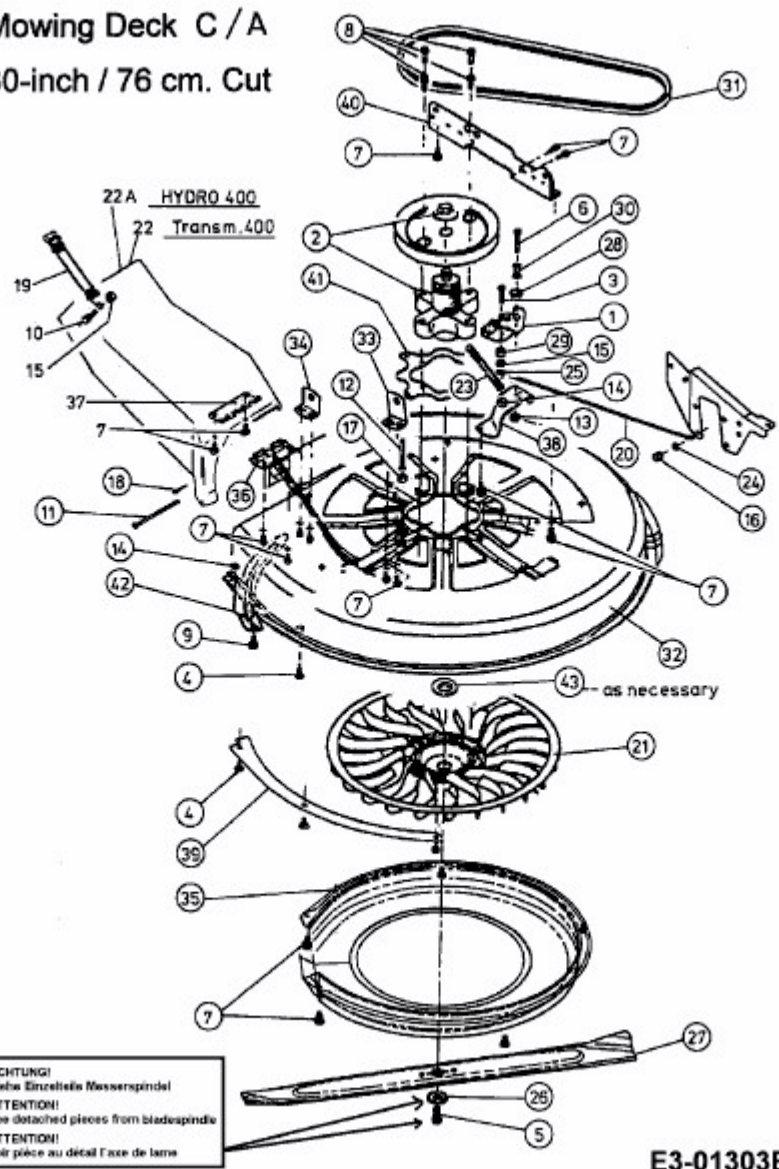

EDT 115-76 > 13AC452C610 (1997) > MÄHWERK C (30"/76CM)

Mowing Deck C / A 30-inch / 76 cm. Cut

E3-01303B-01