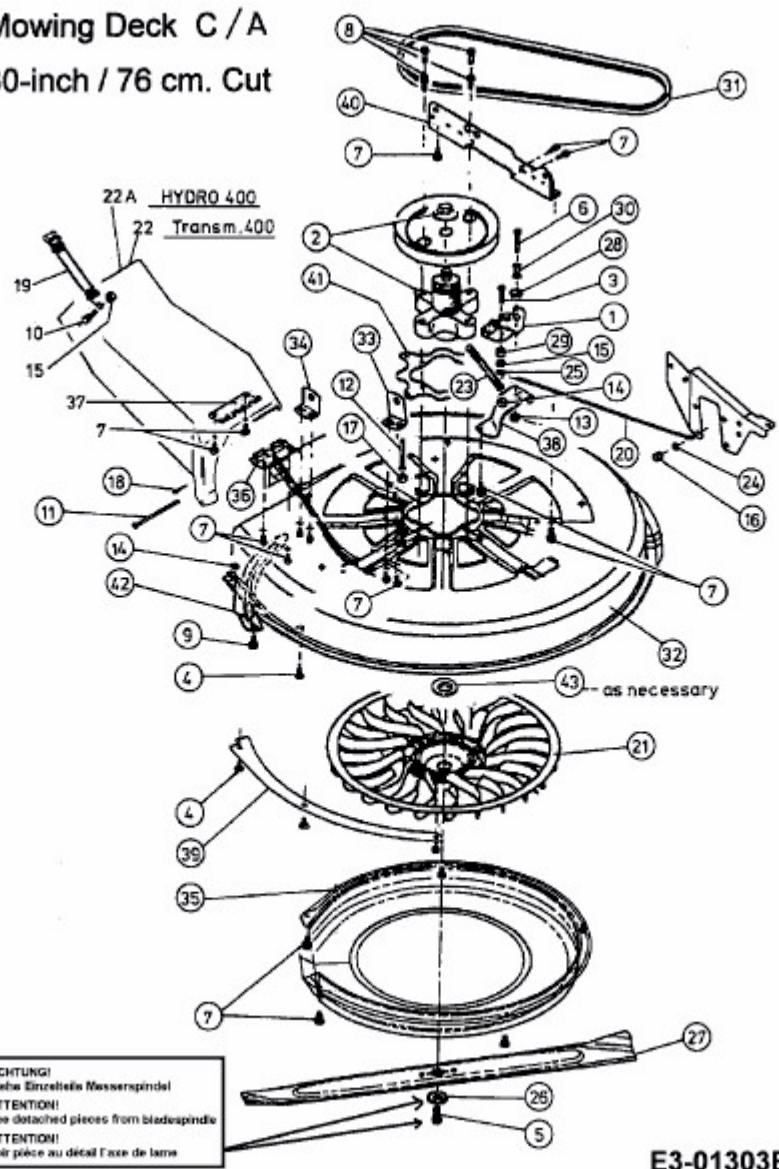

T 76 > 13AC451C621 (1997) > MÄHWERK C (30"/76CM)

Mowing Deck C / A 30-inch / 76 cm. Cut

E3-01303B-01