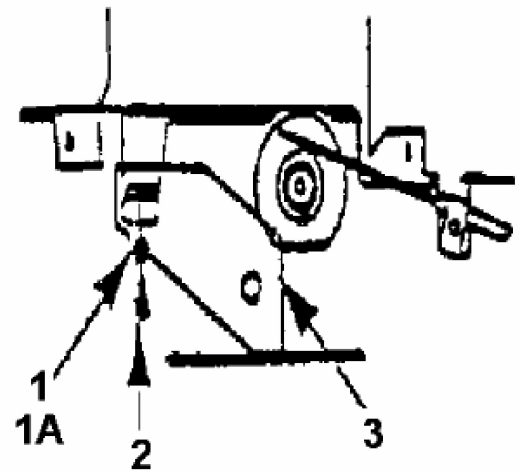

Throttle Limiter Screw
is mounted here

fsg