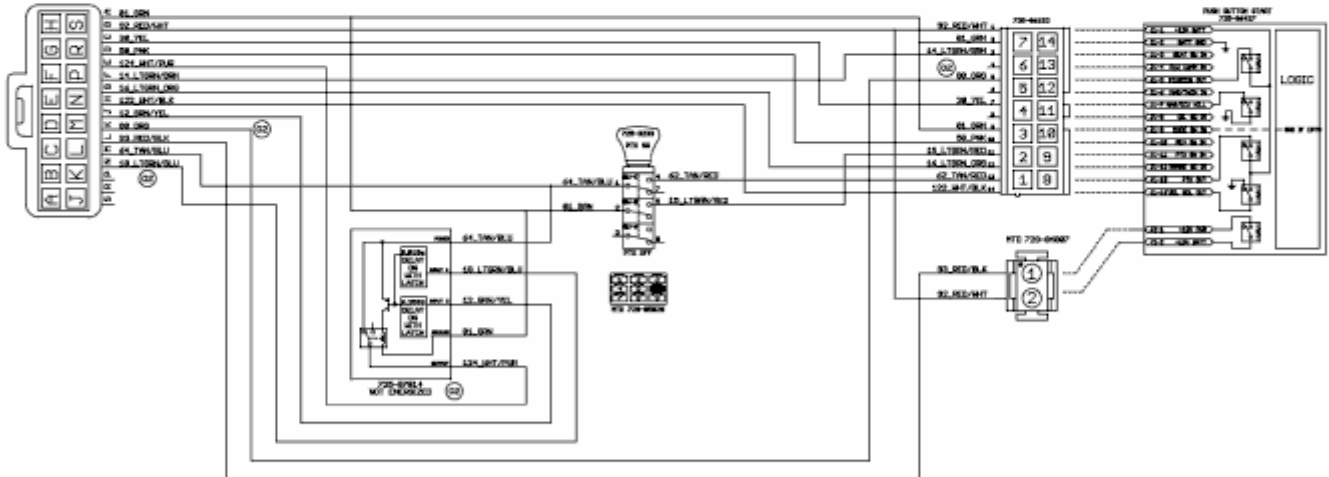

ALPHA 106.220 H > 13AAA1VR650 (2017) > SCHALTPLAN ARMATURENBRETT

MAIN HARNESS
CONNECTION 1

E3-10086A-04