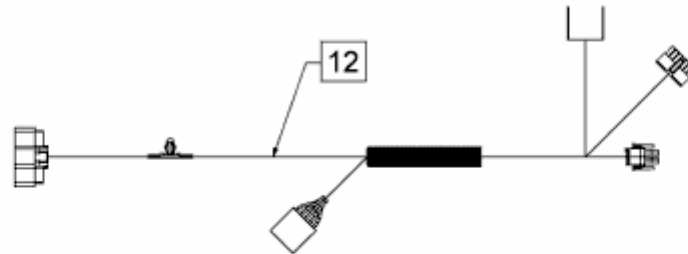

ALPHA 106.220 H > 13AAA1VR650 (2017) > SCHALTPLAN ARMATURENBRETT

MAIN HARNESS
CONNECTION 1

E3-10086A-04