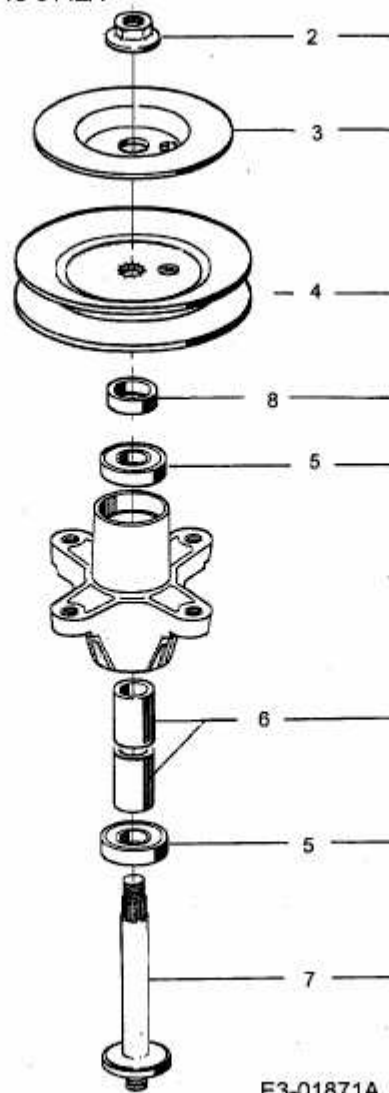

Spindle assembly.618-0142A

Pulley 5.75" Dia.

Mowing Deck "G"

E3-01871A