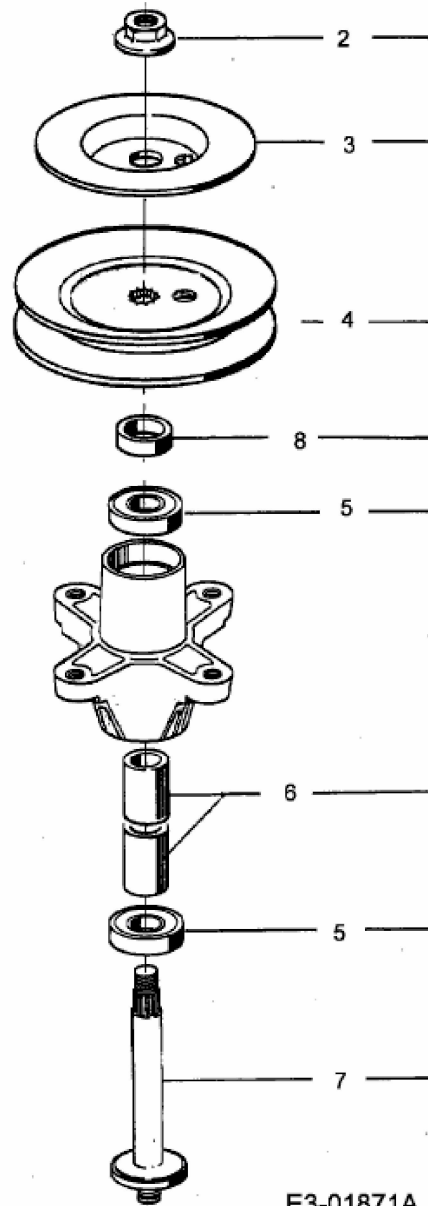

Spindle assembly.618-0142A

Pulley 5.75" Dia.

Mowing Deck "G"

E3-01871A