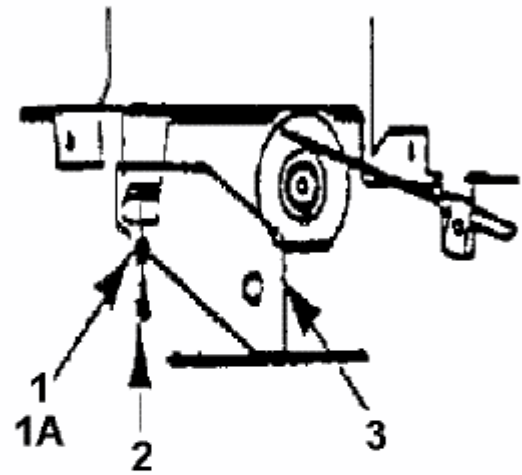

Throttle Limiter Screw
is mounted here

fsg