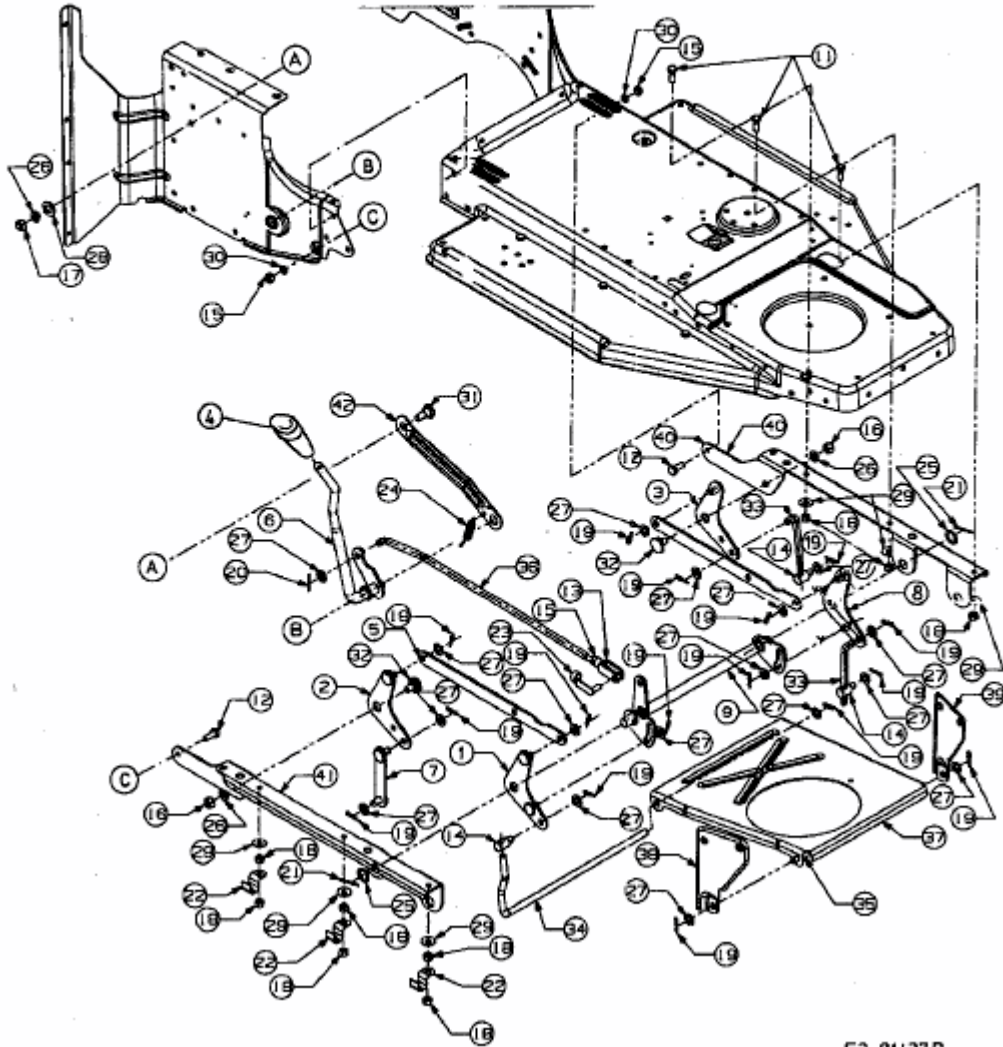

### Hndl:Lift

#### Mowing Deck E ( 36" / 92 CM )

RIDER 400- TRANSMATIC

RIDER 400- AUTO DRIVE

E3-01437 B