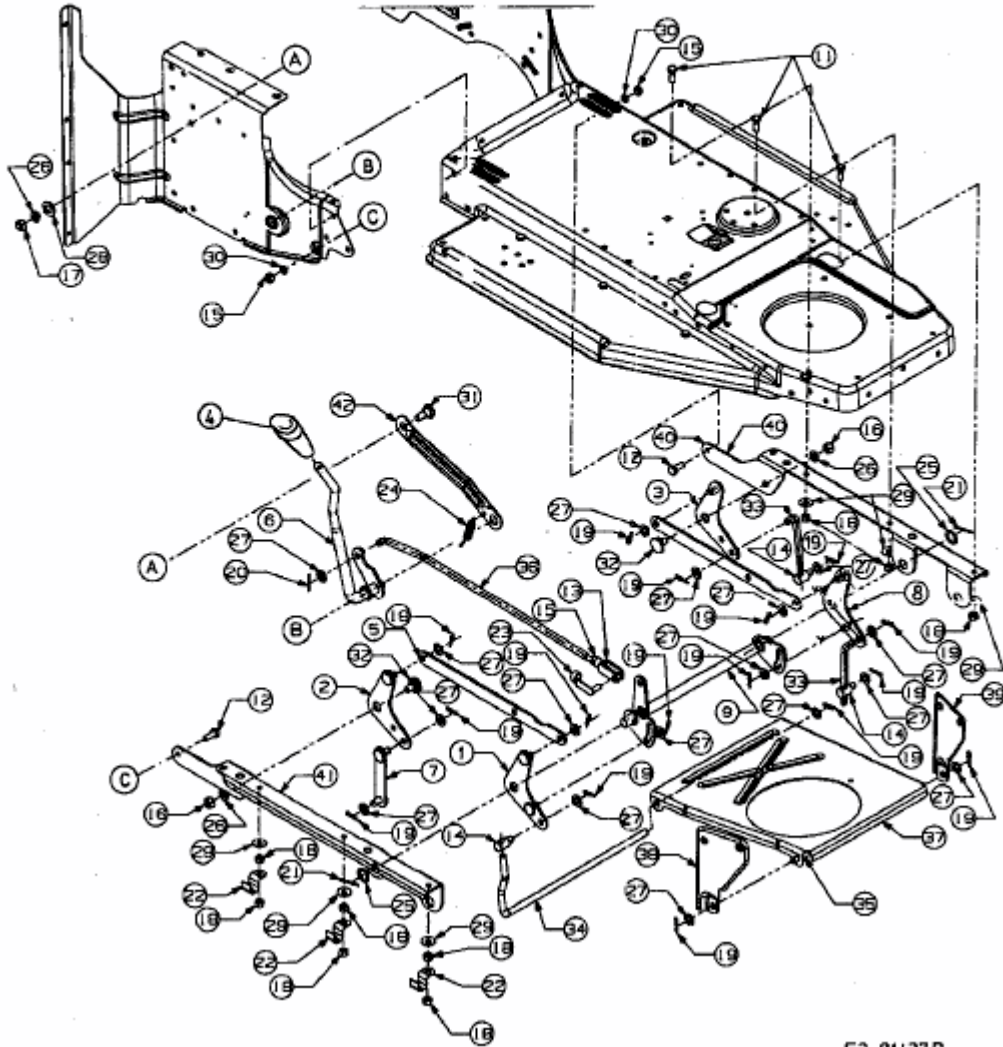

Hndl:Lift

Mowing Deck E (36" / 92 CM)

RIDER 400- TRANSMATIC

RIDER 400- AUTO DRIVE

E3-01437 B