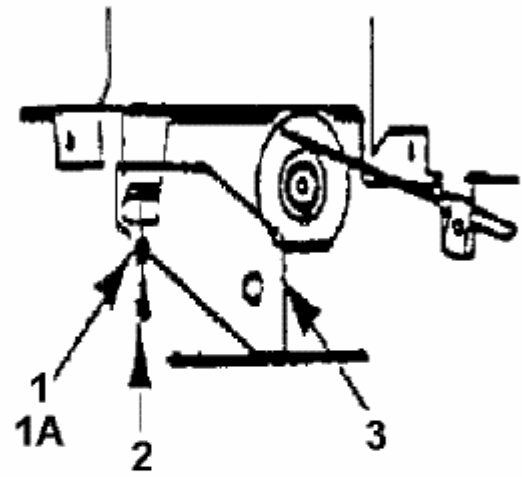

Throttle Limiter Screw
is mounted here

fsg