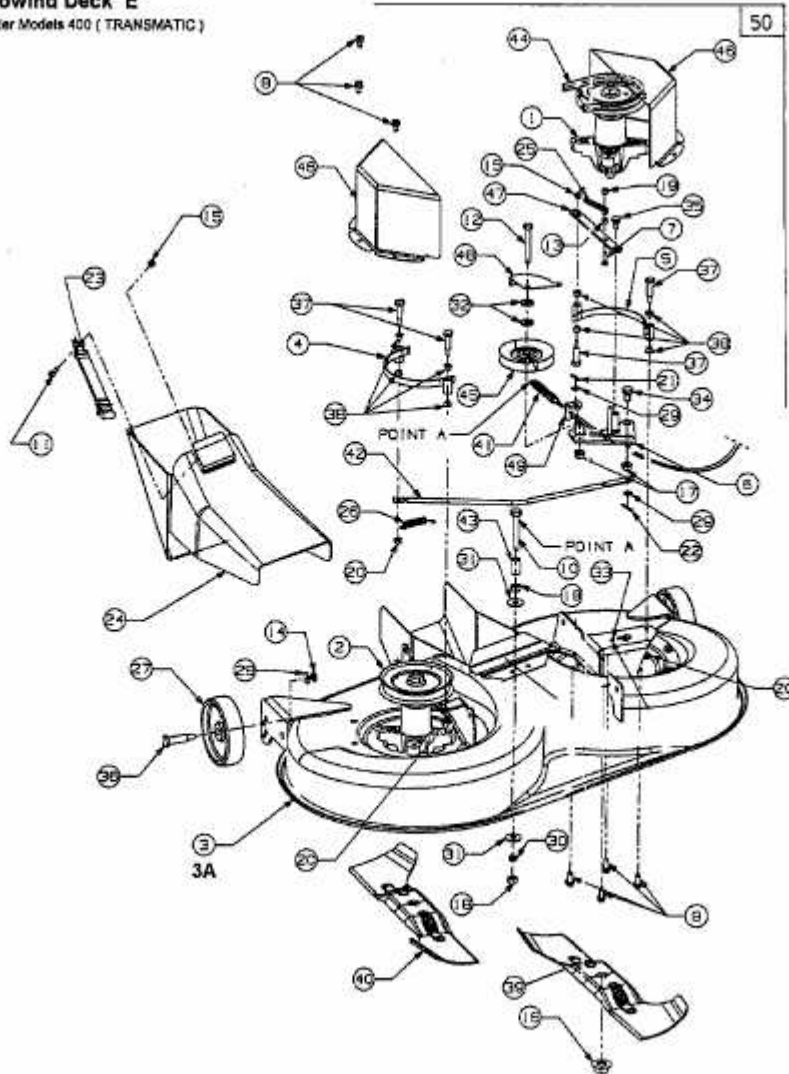

Mowina Deck 'E'
Rider Models 400 (TRANSMATIC)

E3-01434B-01