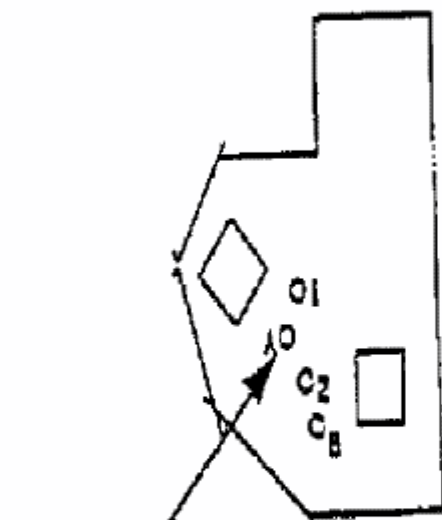

B 125 > 13AA473F678 (1998) > GASBEGRENZER

Throttle Limiter Screw  
is mounted here

**fsg**