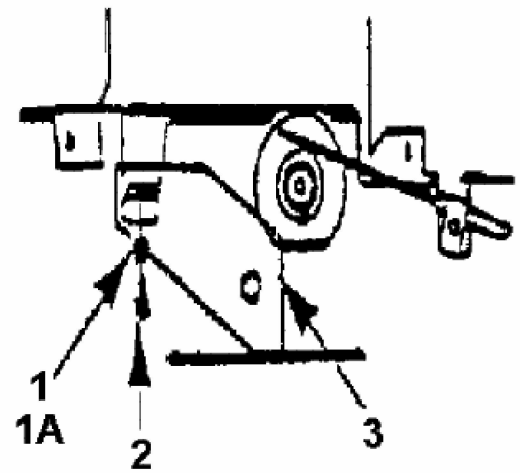

Throttle Limiter Screw  
is mounted here

fsg