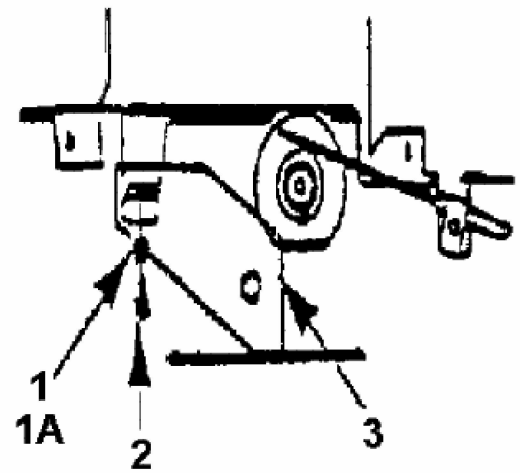

Throttle Limiter Screw
is mounted here

fsg