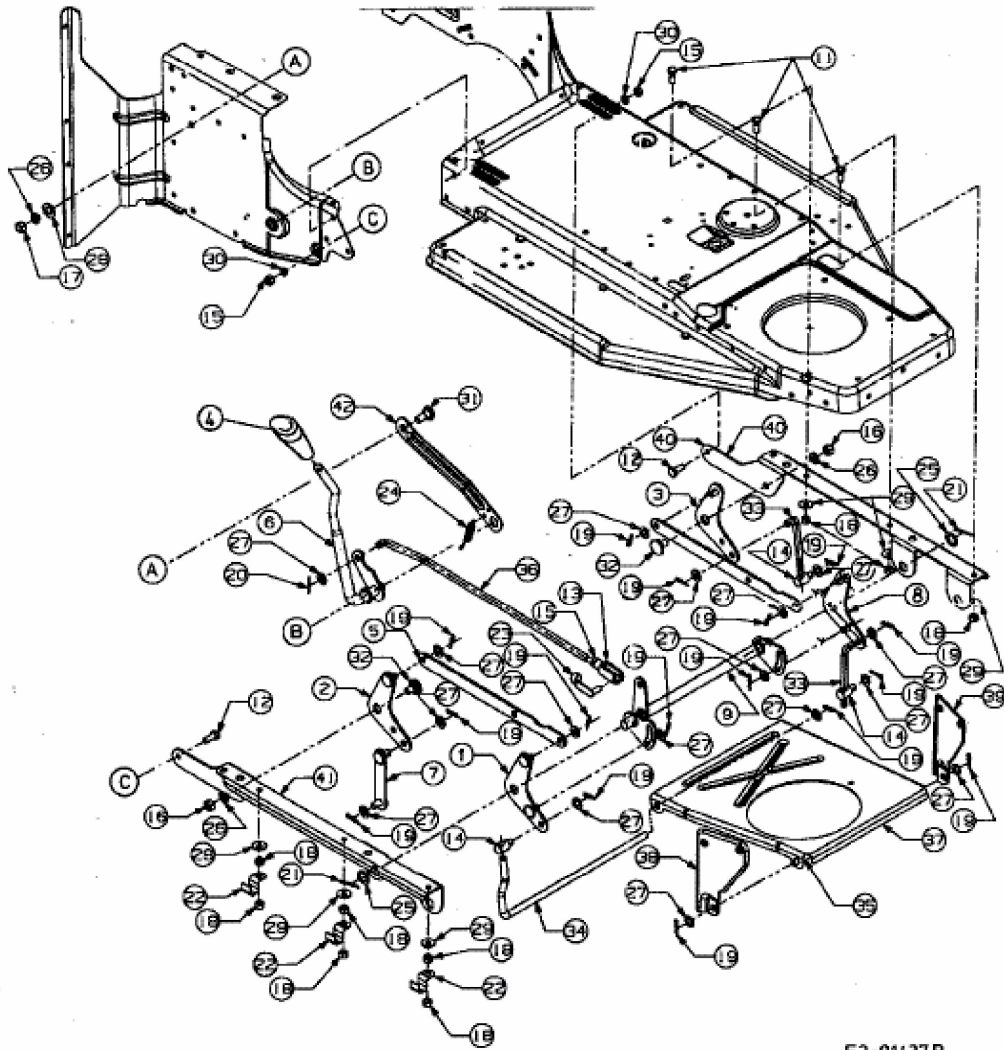

## Hndl:Lift

### Mowing Deck E ( 36" / 92 CM )

RIDER 400- TRANSMATIC

RIDER 400- AUTO DRIVE

E3-01437B