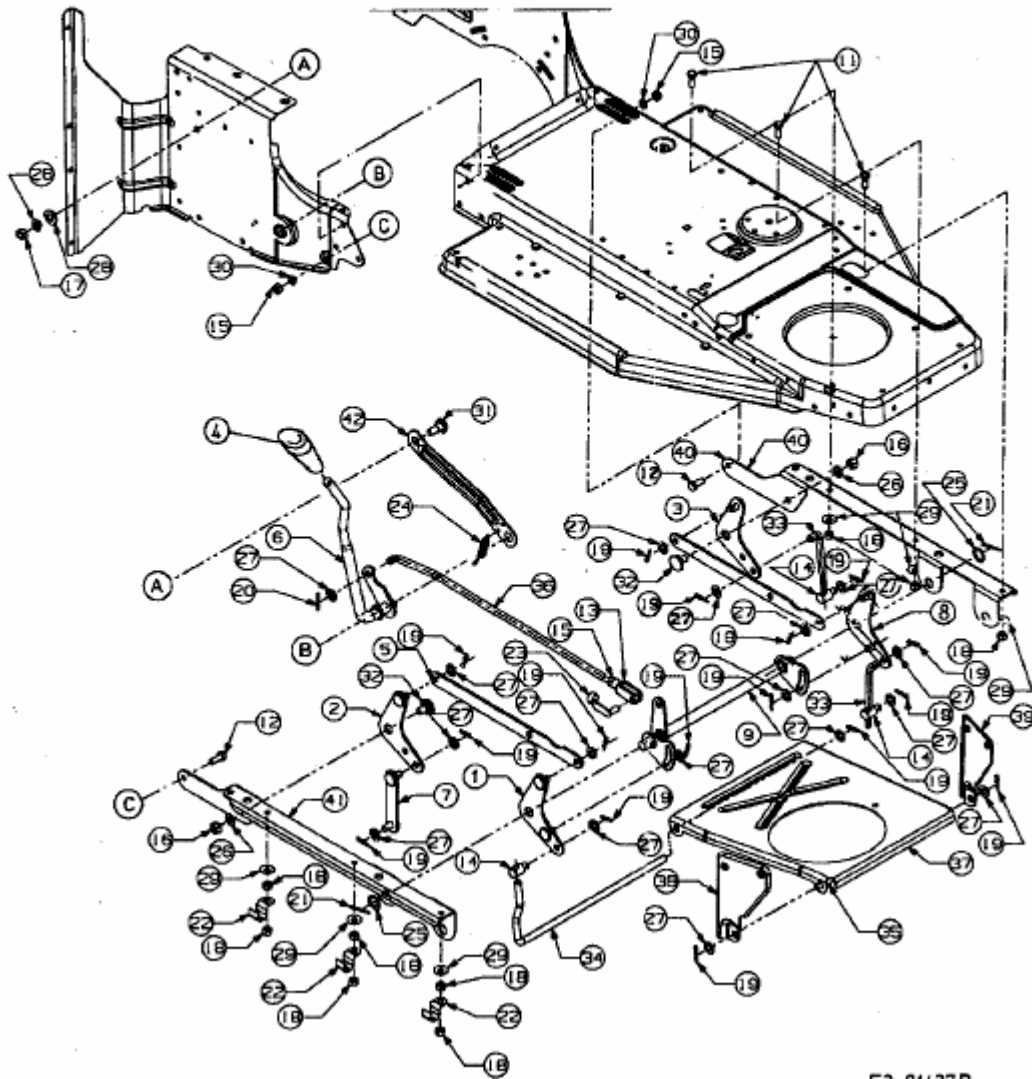

Hndl:Lift

Mowing Deck E (35" / 92 CM)

RIDER 400- TRANSMATIC

RIDER 400- AUTO DRIVE

E3-01437B