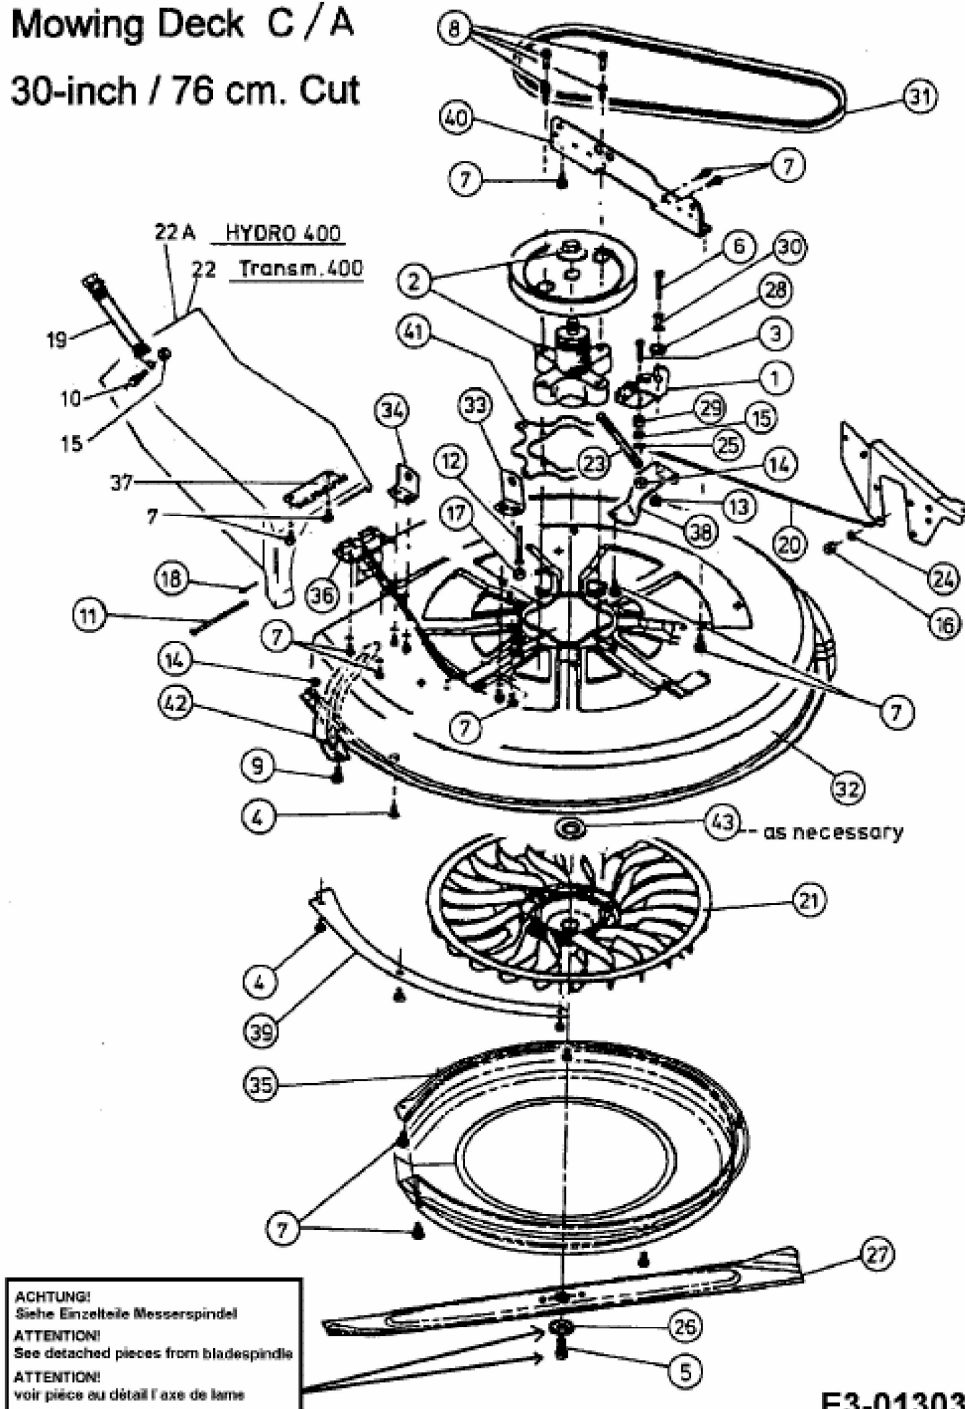

Mowing Deck C / A

30-inch / 76 cm. Cut

E3-01303B-01