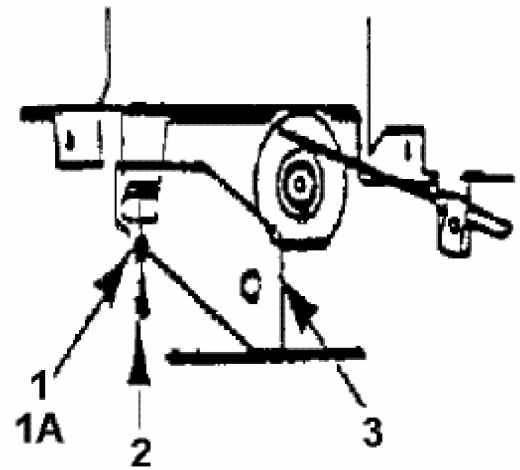

Throttle Limiter Screw  
is mounted here

**fsg**