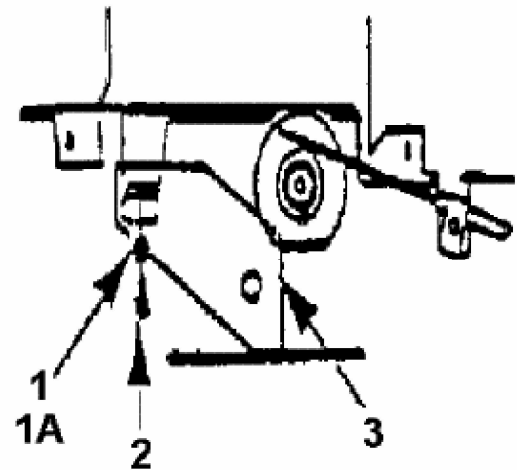

Throttle Limiter Screw
is mounted here

fsg