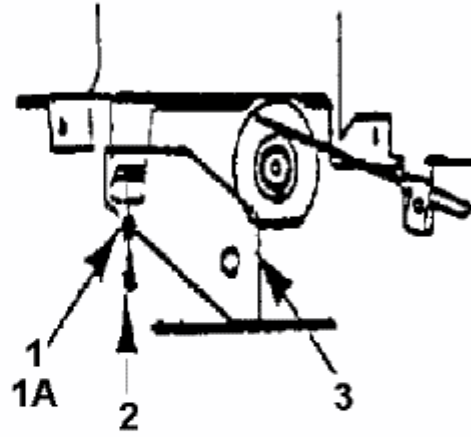

Throttle Limiter Screw
is mounted here

fsg