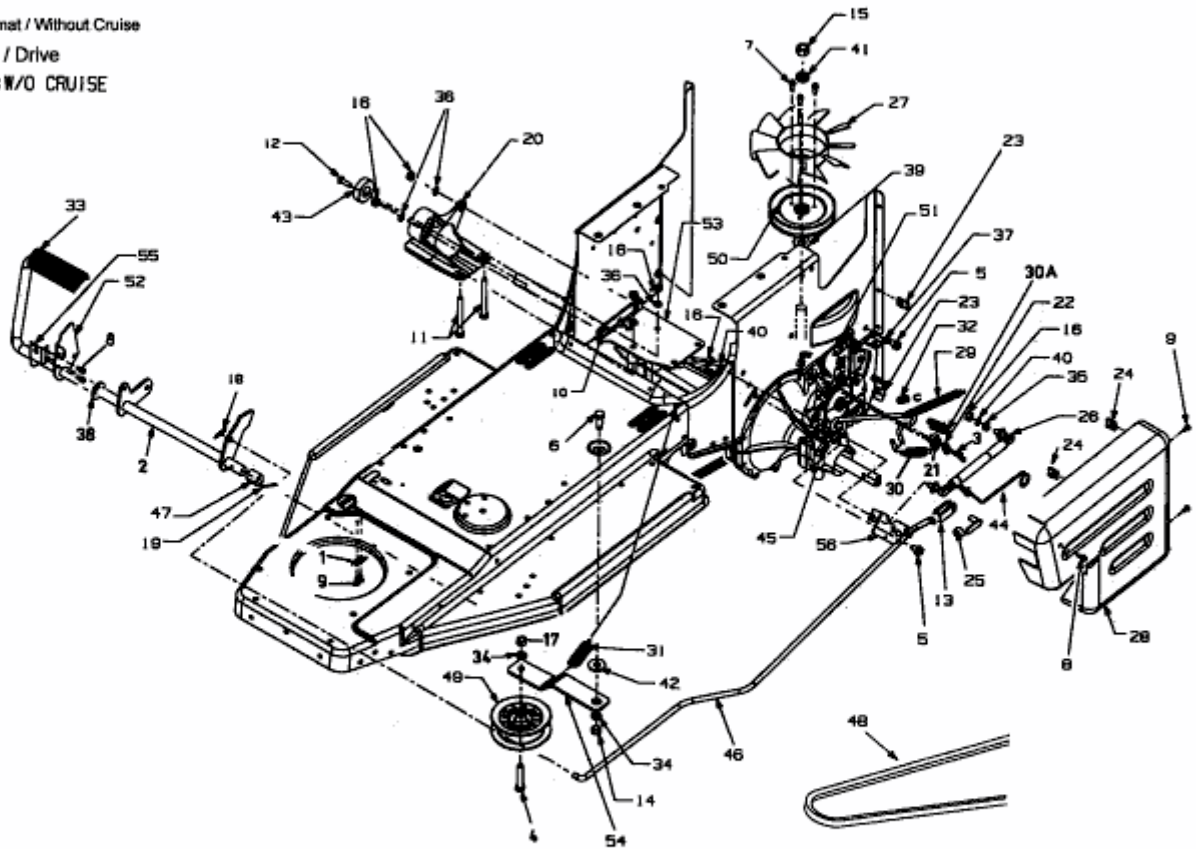

Rider 400 - HYDRO

Ohne Tempomat / Without Cruise

Fahrtrieb / Drive

DRV:HYDRO:W/O CRUISE

E3-01371B-01