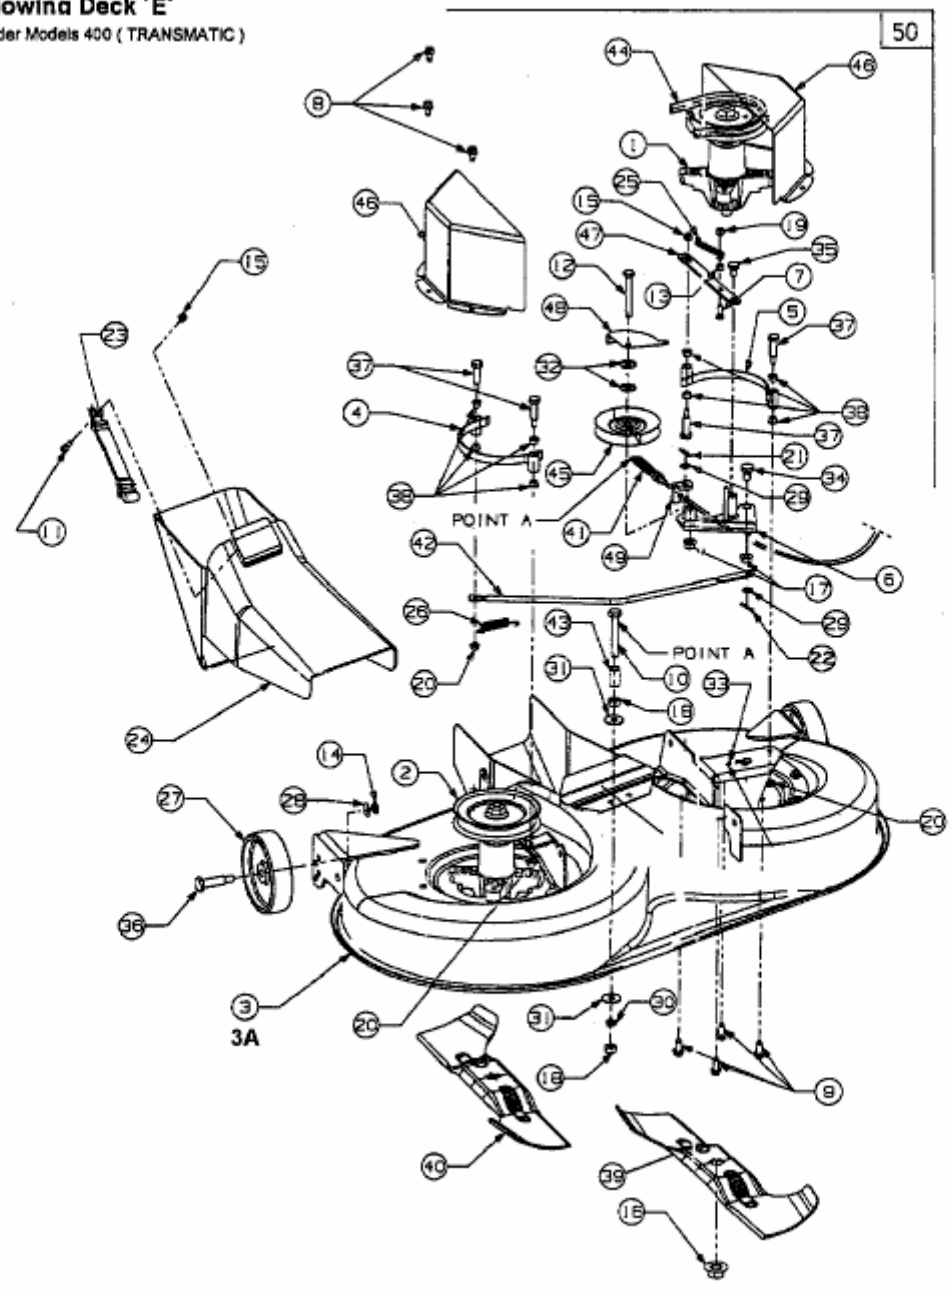

RH 155/92 T > 13A3452E600 (2003) > MÄHWERK E (36"/92CM)

Mowina Deck 'E'
Rider Models 400 (TRANSMATIC)

50

E3-01434B-01