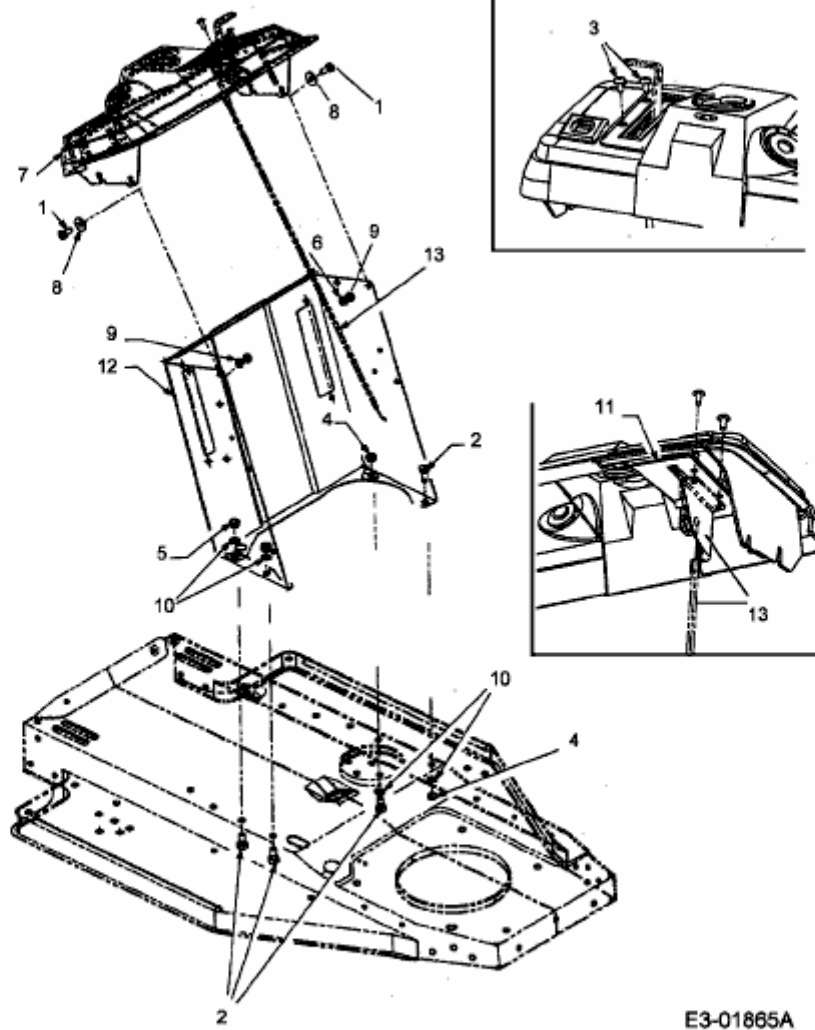

Rider 400 , 2-Style

Armat.Brett /  
Dash Panel w/o Light

E3-01865A