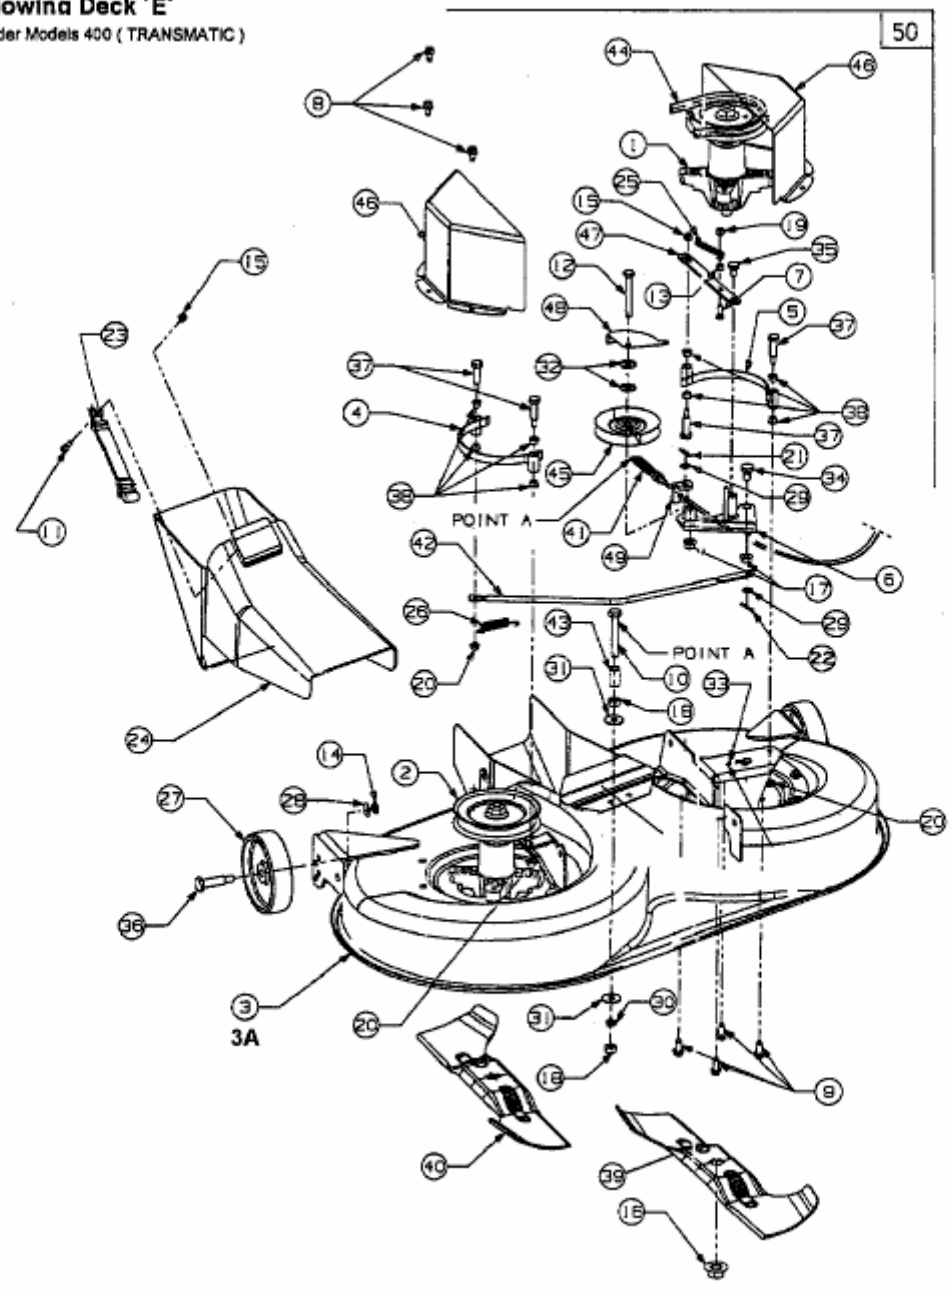

RH 125/92 > 13A3450E600 (2002) > MÄHWERK E (36"/92CM)

Mowina Deck 'E'
Rider Models 400 (TRANSMATIC)

E3-01434B-01