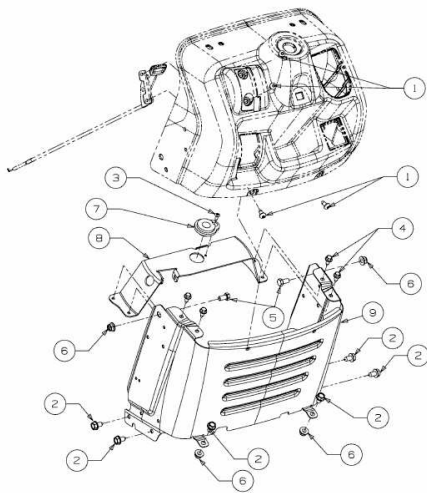

YARD MACHINES 38 > 13A2762F329 (2017) > ARMATURENBRETT

E3-07428D-01