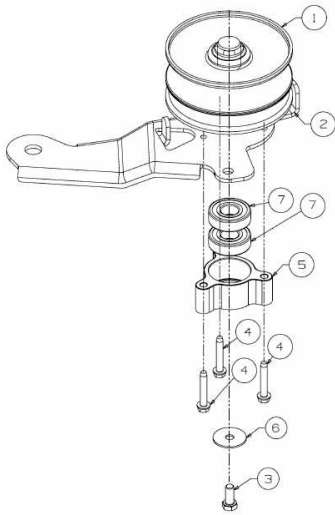

---

YARD MACHINES 38 > 13A2762F329 (2017) > VARIATOR

E3-06545E-03