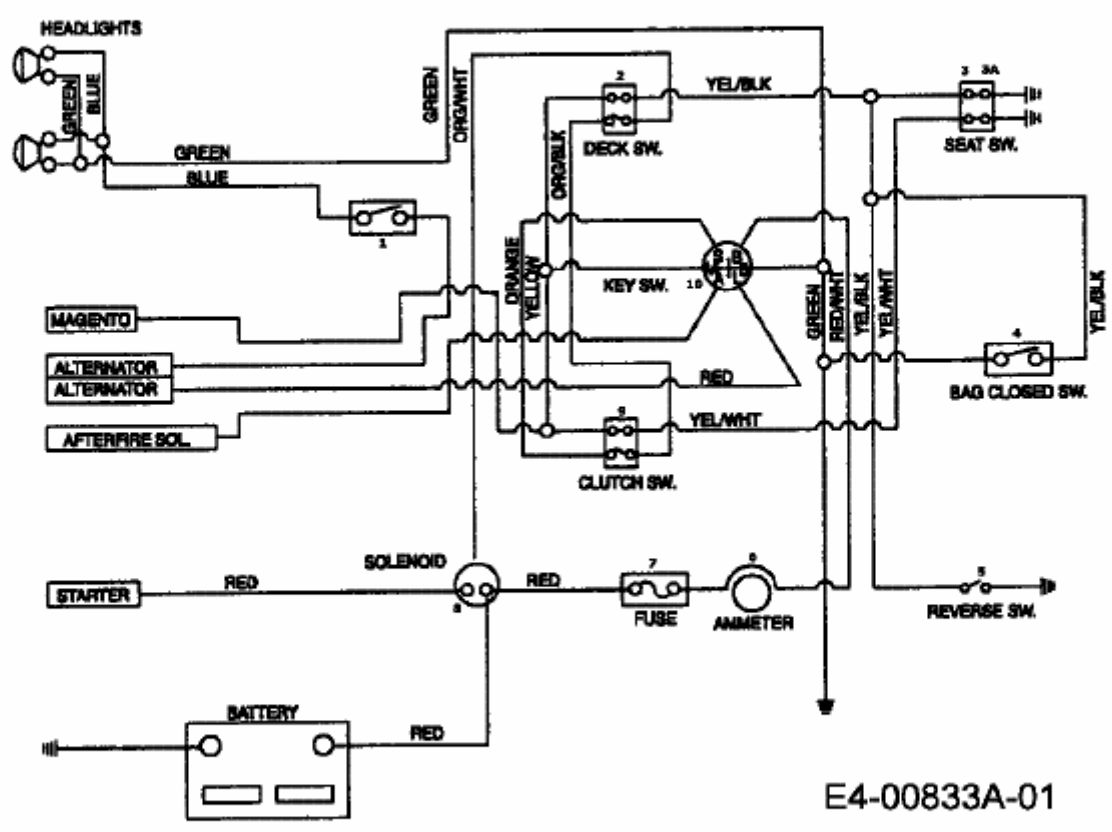

Wire Harness (Manual PTO Without Indicator Lights)

E4-00833A-01