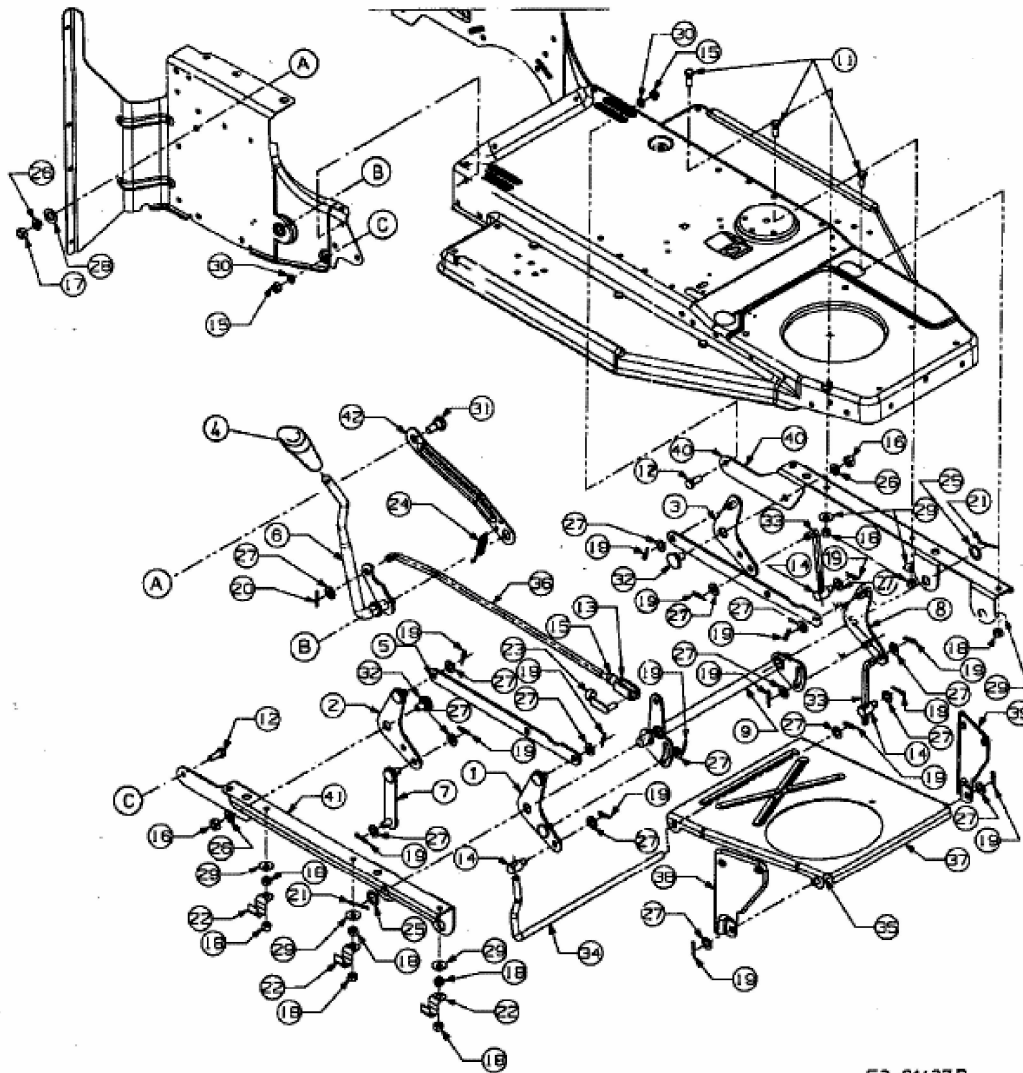

Hndl:Lift

Mowing Deck E (35" / 92 CM)

RIDER 400- TRANSMATIC

RIDER 400- AUTO DRIVE

E3-01437B