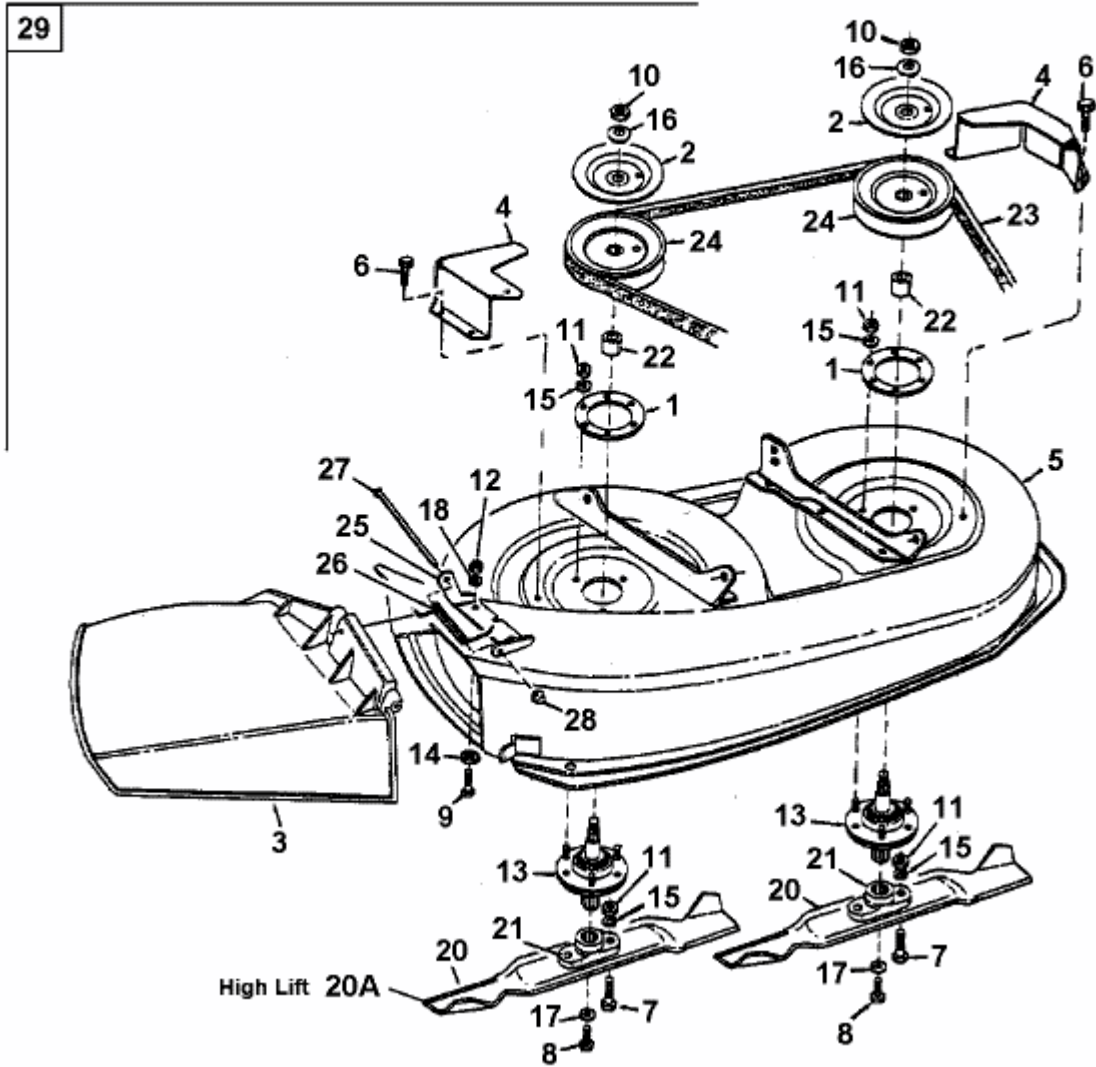

# Deck "B"

## 36"/91cm Side Discharge Mowing Deck

29

fig

E3-01704A-01